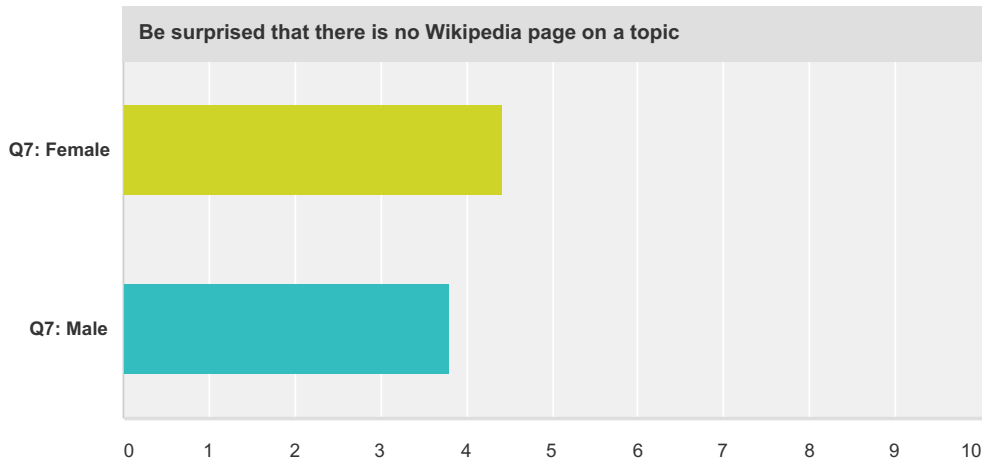

Q4 How often do you do the following?

Answered: 54 Skipped: 0

Be surprised that there is no Wikipedia page on a topic							
	Several times per week	About once per week	About once per month	About once per several months	Never/almost never	Total	Weighted Average
Q7: Female (A)	0.00% 0	3.85% 1	15.38% 4	15.38% 4	65.38% 17	48.15% 26	4.42
Q7: Male (B)	3.57% 1	14.29% 4	17.86% 5	28.57% 8	35.71% 10	51.85% 28	3.79
Use the search functionality on Wikipedia							
	Several times per week	About once per week	About once per month	About once per several months	Never/almost never	Total	Weighted Average
Q7: Female (A)	0.00% 0	19.23% 5	11.54% 3	19.23% 5	50.00% 13	48.15% 26	4.00
Q7: Male (B)	14.29% 4	21.43% 6	14.29% 4	7.14% 2	42.86% 12	51.85% 28	3.43