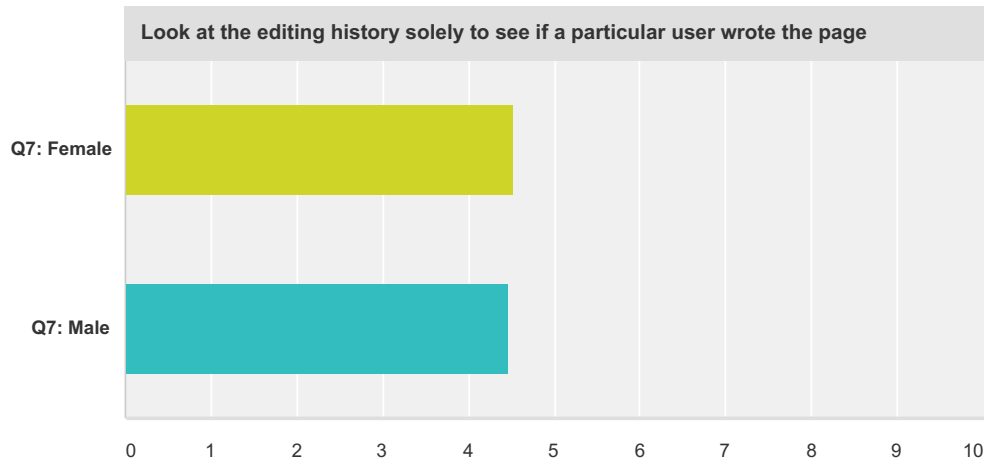

# Wikipedia usage survey

	Q7: Female	Q7: Male	Total
If you'd like to share additional information, please share here:	0	1	1

### Q5 For what fraction of pages you read do you do the following?

Answered: 54 Skipped: 0

# Wikipedia usage survey