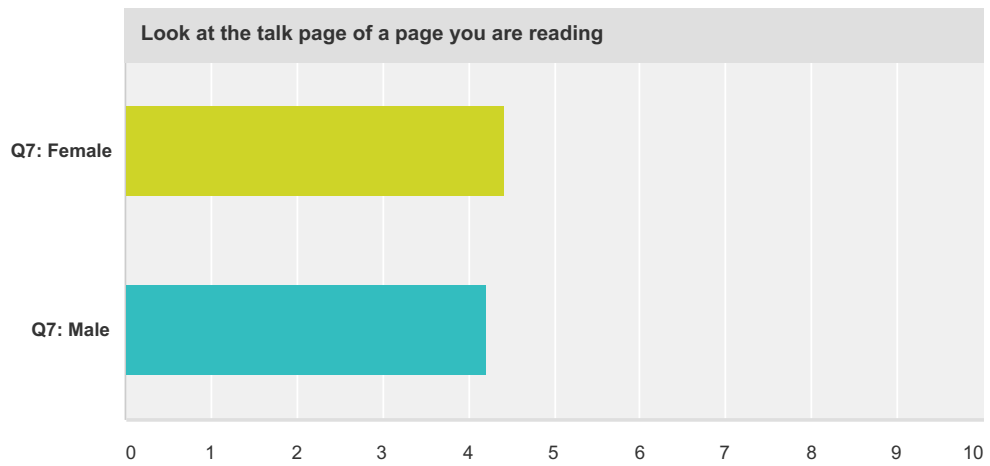

Q5 For what fraction of pages you read do you do the following?

Answered: 54 Skipped: 0