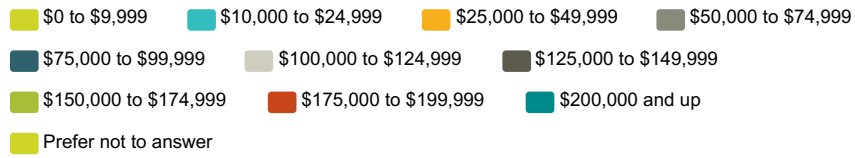

### Q8 How much total combined money did all members of your HOUSEHOLD earn last year?

Answered: 54 Skipped: 0

## Wikipedia usage survey

	\$0 to \$9,999	\$10,000 to \$24,999	\$25,000 to \$49,999	\$50,000 to \$74,999	\$75,000 to \$99,999	\$100,000 to \$124,999	\$125,000 to \$149,999	\$150,000 to \$174,999	\$175,000 to \$199,999	\$200,000 and up	Prefer not to answer	Total
Q7: Female (A)	7.69% 2	19.23% 5	7.69% 2	7.69% 2	11.54% 3	3.85% 1	0.00% 0	3.85% 1	0.00% 0	3.85% 1	34.62% 9	48.15% 26
Q7: Male (B)	7.14% 2	3.57% 1	10.71% 3	14.29% 4	17.86% 5	3.57% 1	0.00% 0	14.29% 4	7.14% 2	10.71% 3	10.71% 3	51.85% 28
<b>Total Respondents</b>	4	6	5	6	8	2	0	5	2	4	12	54