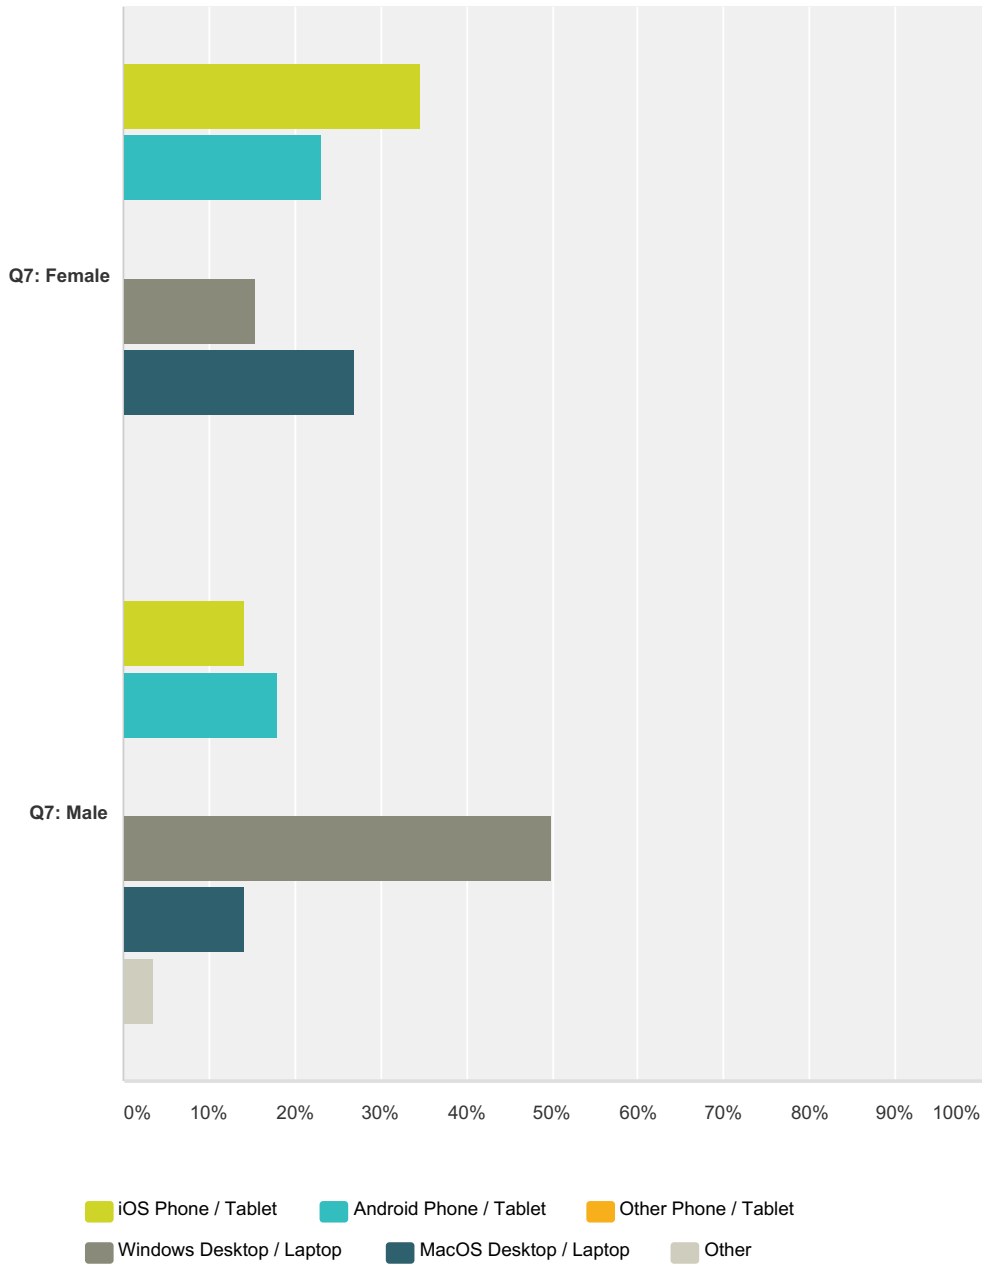

Q10 Device Types

Answered: 54 Skipped: 0

	iOS Phone / Tablet	Android Phone / Tablet	Other Phone / Tablet	Windows Desktop / Laptop	MacOS Desktop / Laptop	Other	Total
Q7: Female (A)	34.62% 9	23.08% 6	0.00% 0	15.38% 4	26.92% 7	0.00% 0	48.15% 26
Q7: Male (B)	14.29% 4	17.86% 5	0.00% 0	50.00% 14	14.29% 4	3.57% 1	51.85% 28
Total Respondents	13	11	0	18	11	1	54