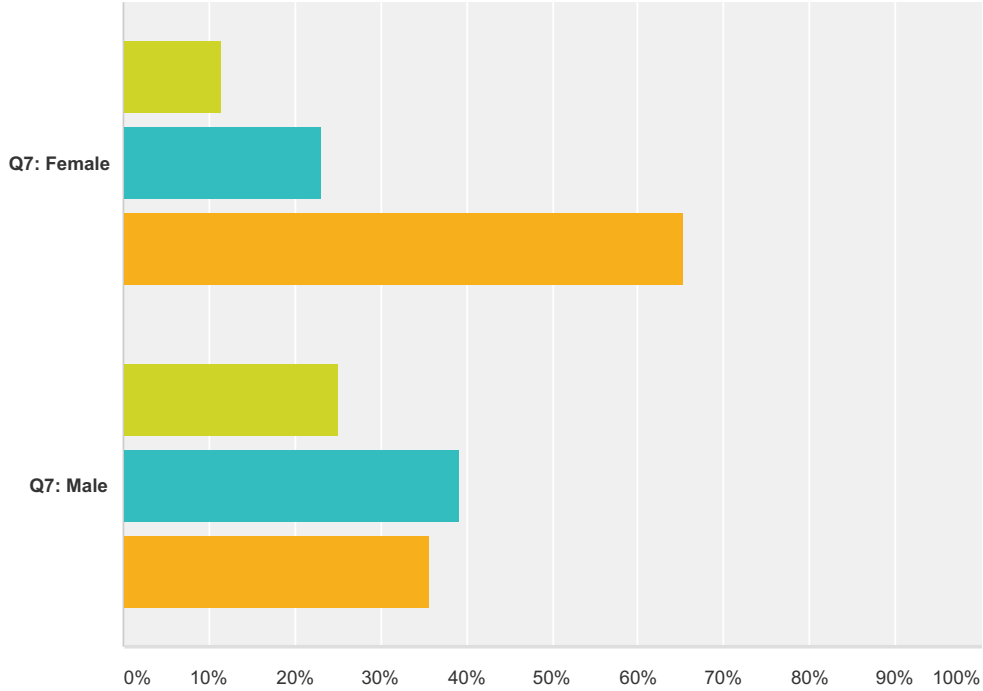

### Q1 How many distinct Wikipedia pages do you read per week on average?

Answered: 54 Skipped: 0

	less than 1	1 to 10	11 to 25	26 or more	Total
Q7: Female (A)	57.69% 15	42.31% 11	0.00% 0	0.00% 0	48.15% 26
Q7: Male (B)	25.00% 7	46.43% 13	28.57% 8	0.00% 0	51.85% 28
<b>Total Respondents</b>	22	24	8	0	54
	<b>If you'd like to share additional information, please share here:</b>				<b>Total</b>
Q7: Female (A)					0
Q7: Male (B)					2

**Q2 On a search engine (e.g. Google) results page, do you explicitly seek Wikipedia pages, or do you passively click on Wikipedia pages only if they show up at the top of the results?**

Answered: 54 Skipped: 0

■ I explicitly seek Wikipedia pages   
 ■ I have a slight preference for Wikipedia pages  
■ I just click on what is at the top of the results

	I explicitly seek Wikipedia pages	I have a slight preference for Wikipedia pages	I just click on what is at the top of the results	Total
Q7: Female (A)	11.54% 3	23.08% 6	65.38% 17	48.15% 26
Q7: Male (B)	25.00% 7	39.29% 11	35.71% 10	51.85% 28
<b>Total Respondents</b>	10	17	27	54
<b>If you'd like to share additional information, please share here:</b>				<b>Total</b>
Q7: Female (A)				3
Q7: Male (B)				2