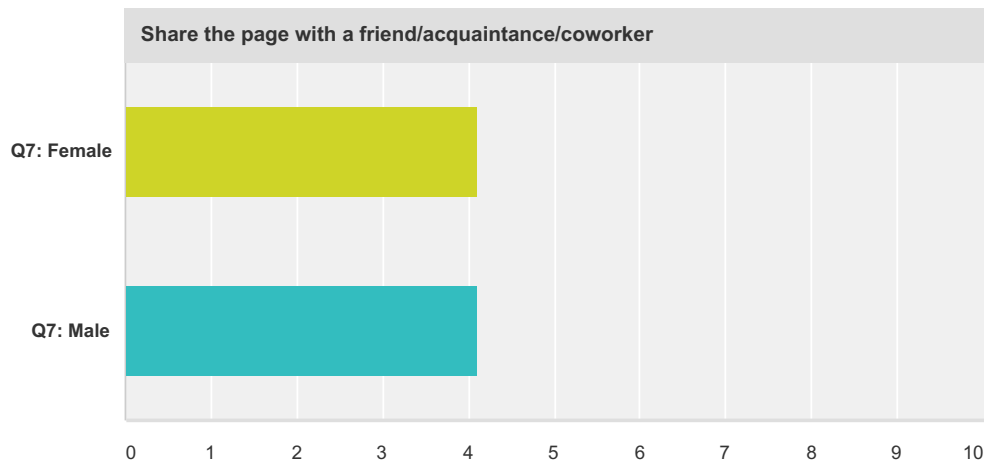

# Wikipedia usage survey

	Q7: Female	Q7: Male	Total
If you'd like to share additional information, please share here:	0	1	1

### Q5 For what fraction of pages you read do you do the following?

Answered: 54 Skipped: 0

# Wikipedia usage survey