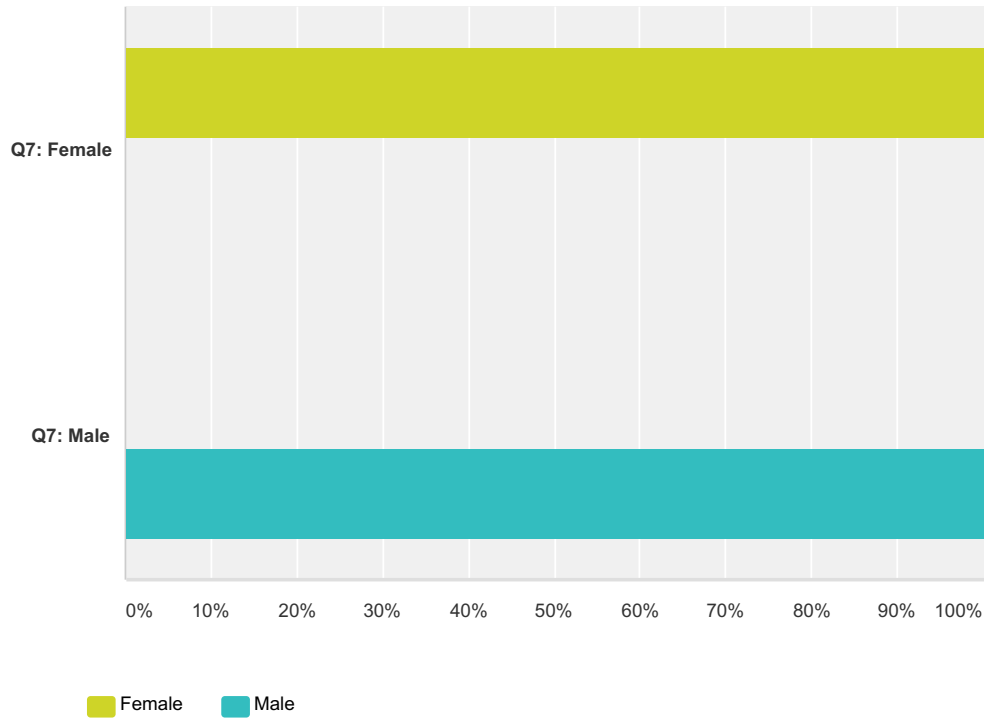

Q7 What is your gender?

Answered: 54 Skipped: 0

	Female	Male	Total
Q7: Female (A)	100.00% 26	0.00% 0	48.15% 26
Q7: Male (B)	0.00% 0	100.00% 28	51.85% 28
Total Respondents	26	28	54