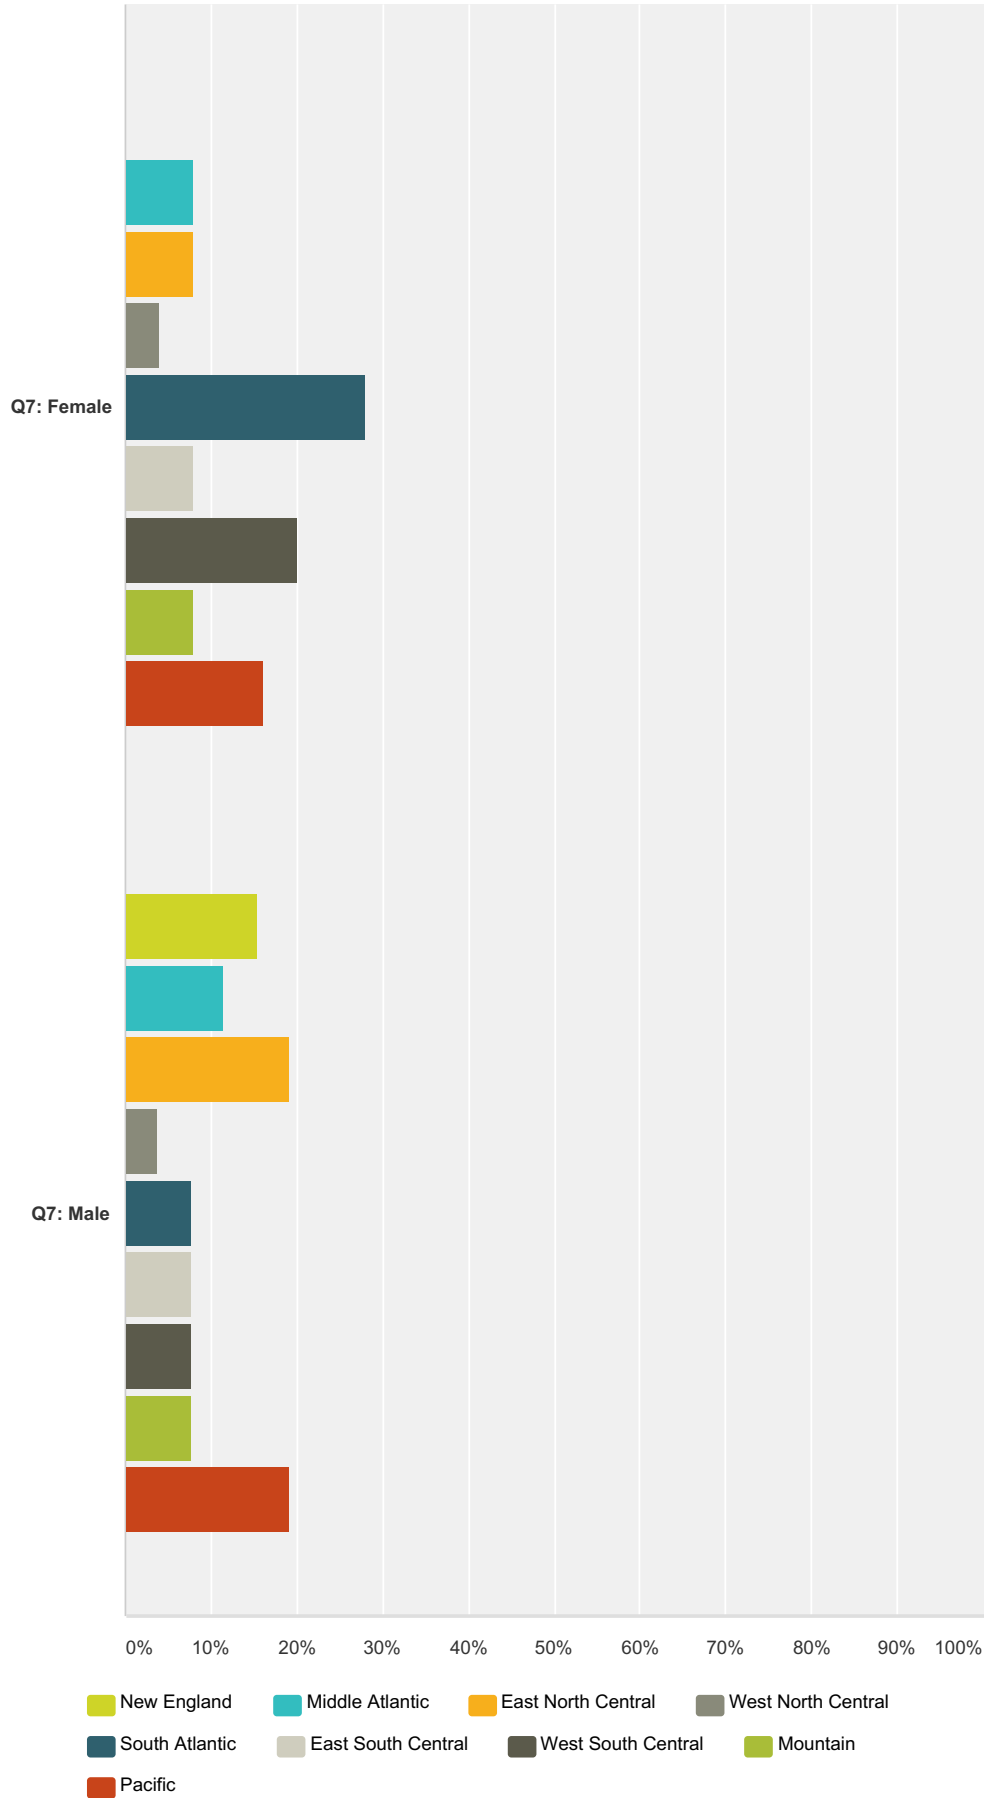

### Q8 How much total combined money did all members of your HOUSEHOLD earn last year?

Answered: 54 Skipped: 0

## Wikipedia usage survey

	\$0 to \$9,999	\$10,000 to \$24,999	\$25,000 to \$49,999	\$50,000 to \$74,999	\$75,000 to \$99,999	\$100,000 to \$124,999	\$125,000 to \$149,999	\$150,000 to \$174,999	\$175,000 to \$199,999	\$200,000 and up	Prefer not to answer	Total
Q7: Female (A)	7.69% 2	19.23% 5	7.69% 2	7.69% 2	11.54% 3	3.85% 1	0.00% 0	3.85% 1	0.00% 0	3.85% 1	34.62% 9	48.15% 26
Q7: Male (B)	7.14% 2	3.57% 1	10.71% 3	14.29% 4	17.86% 5	3.57% 1	0.00% 0	14.29% 4	7.14% 2	10.71% 3	10.71% 3	51.85% 28
<b>Total Respondents</b>	4	6	5	6	8	2	0	5	2	4	12	54

## Q9 US Region

Answered: 51 Skipped: 3

# Wikipedia usage survey