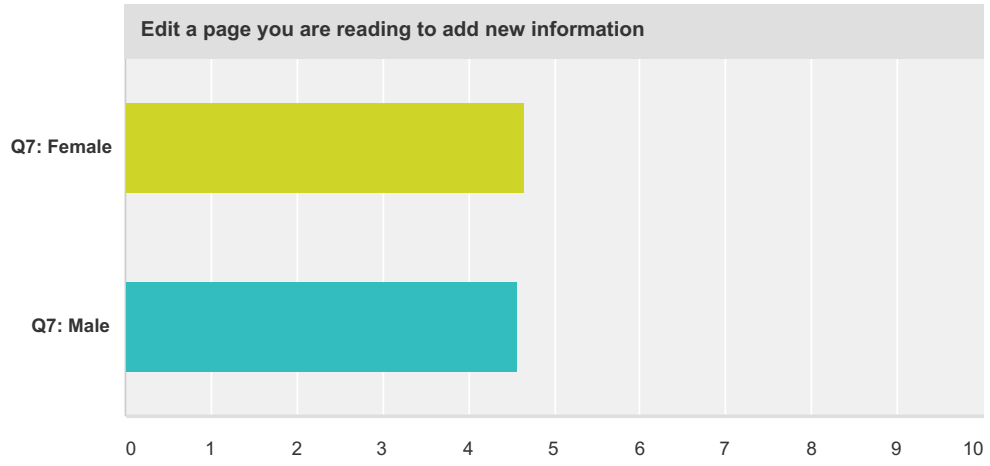

# Wikipedia usage survey

	Q7: Female	Q7: Male	Total
If you'd like to share additional information, please share here:	0	1	1

### Q5 For what fraction of pages you read do you do the following?

Answered: 54 Skipped: 0

# Wikipedia usage survey