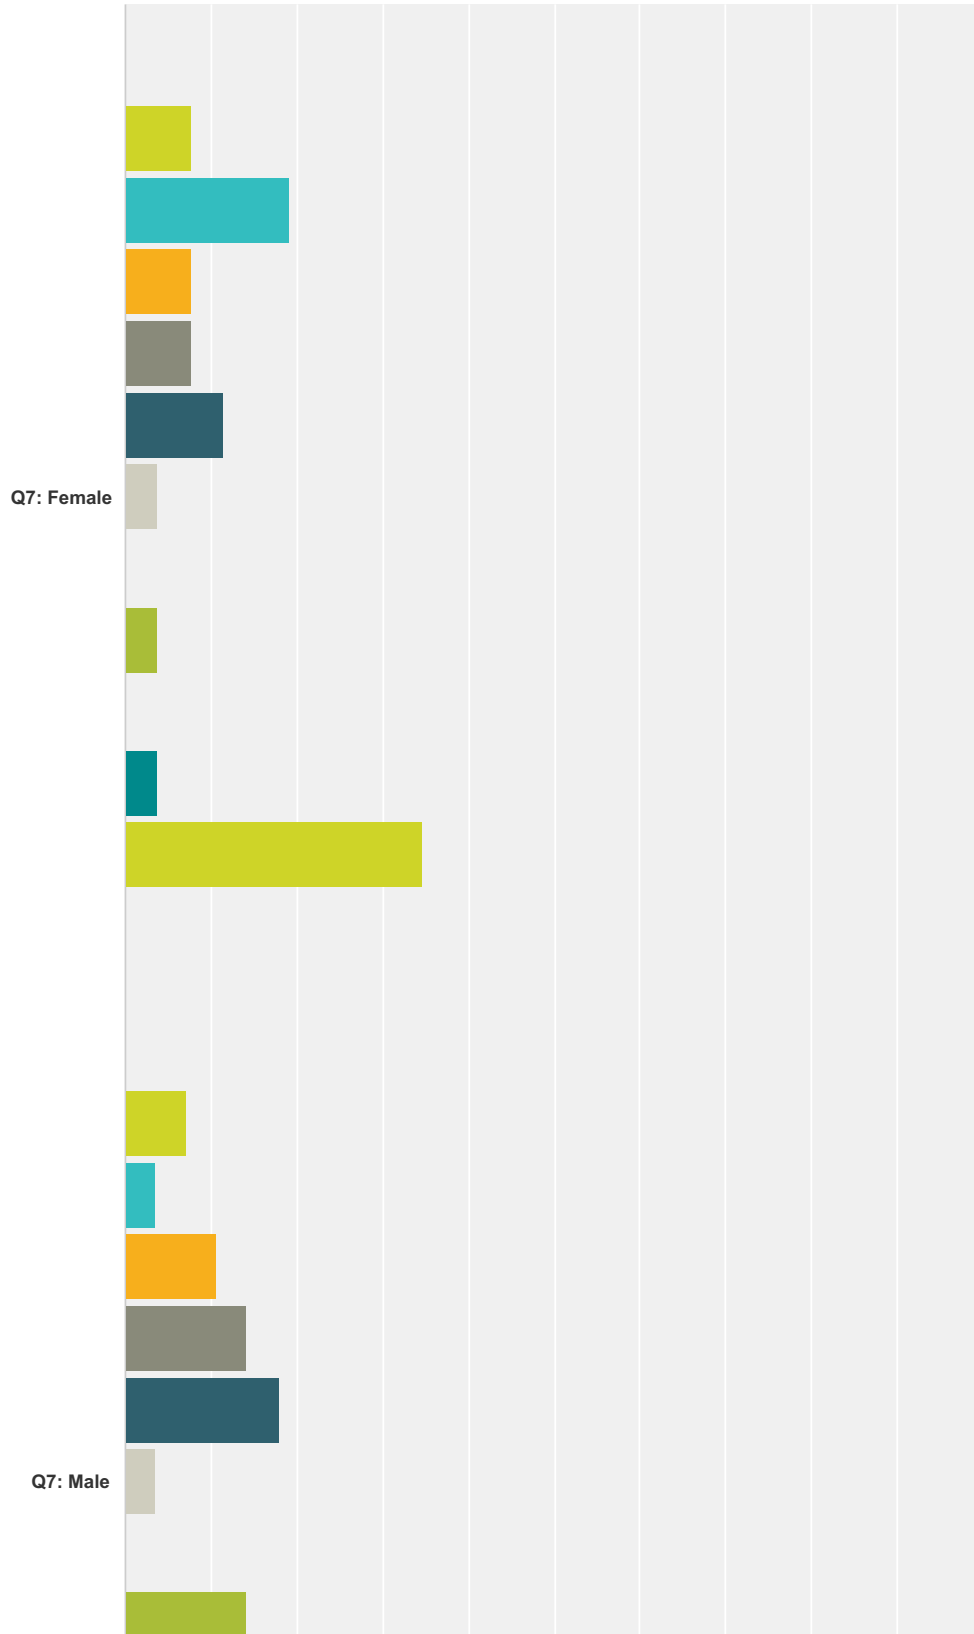

## Q6 Age

Answered: 54 Skipped: 0

	<18	18 - 29	30 - 44	45 - 59	60+	Total
Q7: Female (A)	0.00% 0	38.46% 10	26.92% 7	15.38% 4	19.23% 5	48.15% 26
Q7: Male (B)	0.00% 0	10.71% 3	50.00% 14	21.43% 6	17.86% 5	51.85% 28
<b>Total Respondents</b>	0	13	21	10	10	54

### Q7 What is your gender?

Answered: 54 Skipped: 0

	Female	Male	Total
Q7: Female (A)	100.00% 26	0.00% 0	48.15% 26
Q7: Male (B)	0.00% 0	100.00% 28	51.85% 28
<b>Total Respondents</b>	26	28	54

### Q8 How much total combined money did all members of your HOUSEHOLD earn last year?

Answered: 54 Skipped: 0