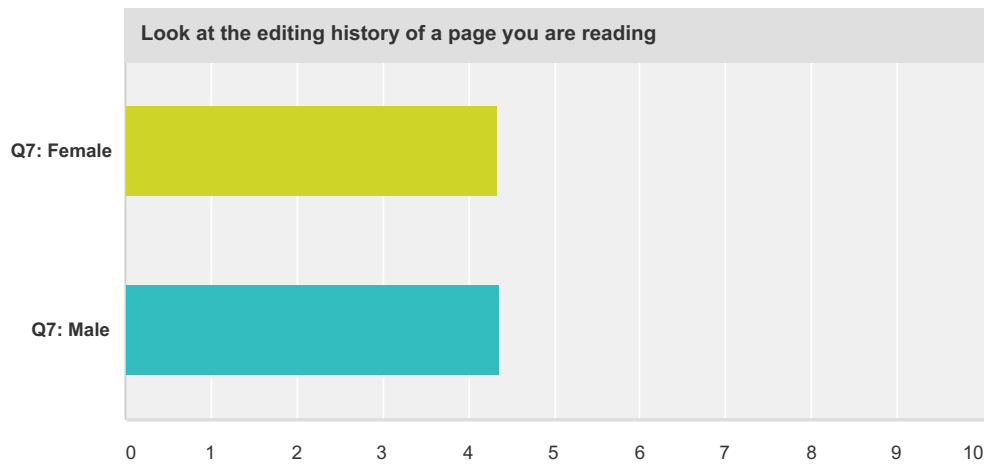

Q5 For what fraction of pages you read do you do the following?

Answered: 54 Skipped: 0