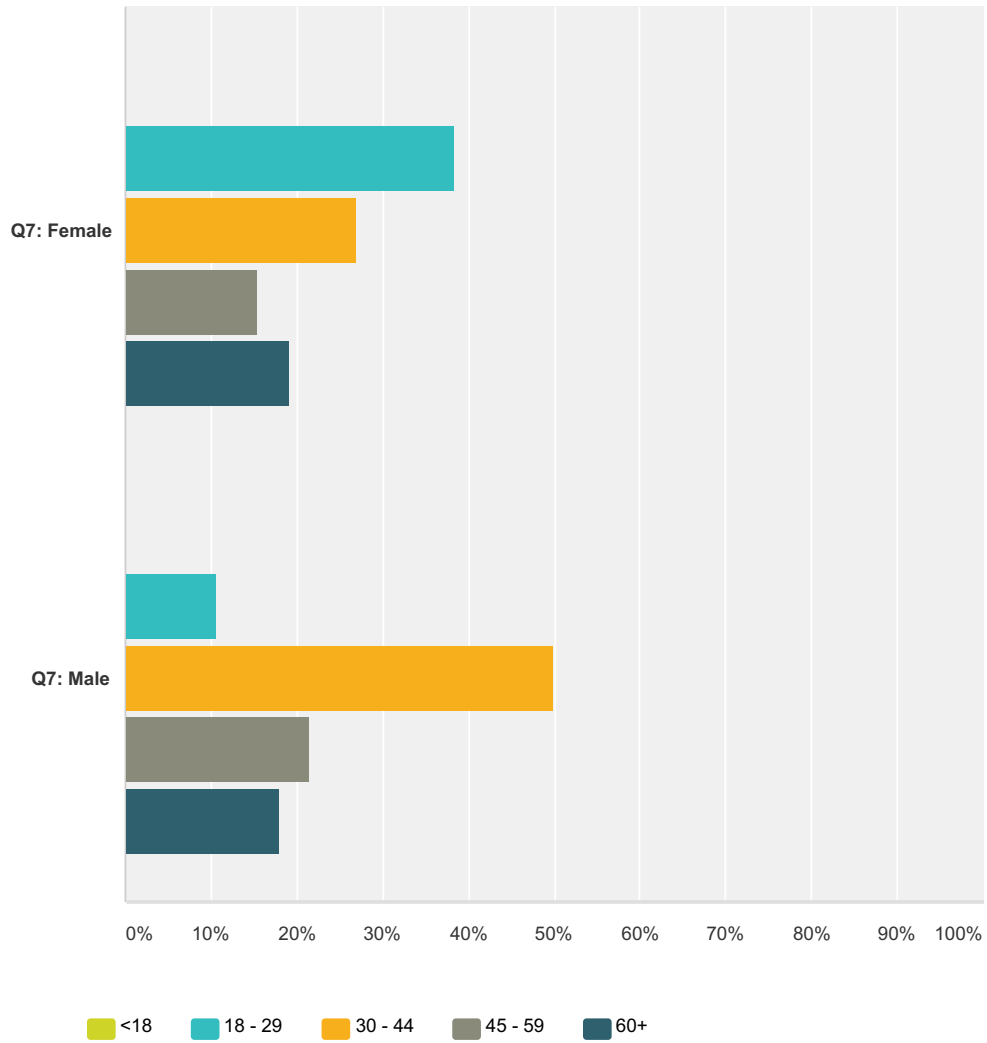

Wikipedia usage survey

Q6 Age

Answered: 54 Skipped: 0

	<18	18 - 29	30 - 44	45 - 59	60+	Total
Q7: Female (A)	0.00% 0	38.46% 10	26.92% 7	15.38% 4	19.23% 5	48.15% 26
Q7: Male (B)	0.00% 0	10.71% 3	50.00% 14	21.43% 6	17.86% 5	51.85% 28
Total Respondents	0	13	21	10	10	54