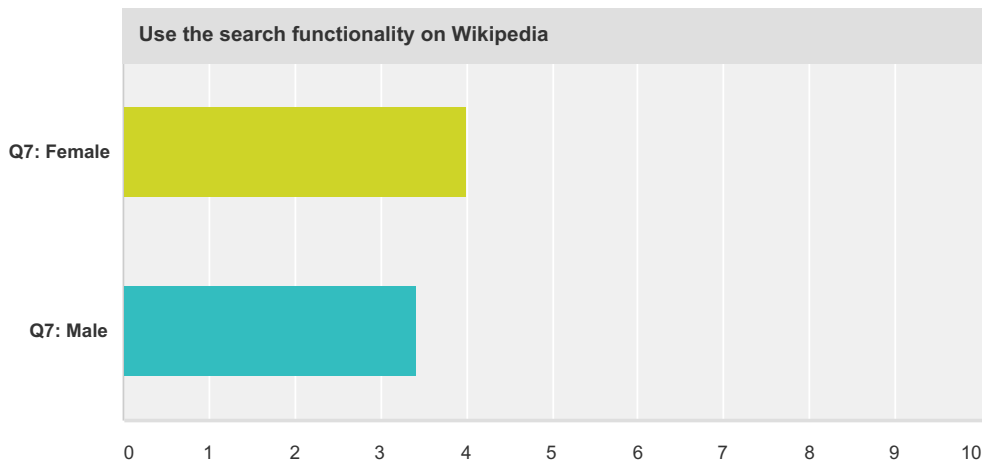

■ I explicitly seek Wikipedia pages   
 ■ I have a slight preference for Wikipedia pages  
■ I just click on what is at the top of the results

	I explicitly seek Wikipedia pages	I have a slight preference for Wikipedia pages	I just click on what is at the top of the results	Total
Q7: Female (A)	11.54% 3	23.08% 6	65.38% 17	48.15% 26
Q7: Male (B)	25.00% 7	39.29% 11	35.71% 10	51.85% 28
<b>Total Respondents</b>	10	17	27	54
<b>If you'd like to share additional information, please share here:</b>				<b>Total</b>
Q7: Female (A)				3
Q7: Male (B)				2

### Q3 Do you usually read a particular section of a page or the whole article?

Answered: 54 Skipped: 0

	Particular section	Whole page	Total
Q7: Female (A)	73.08% 19	30.77% 8	50.00% 27
Q7: Male (B)	67.86% 19	39.29% 11	55.56% 30
<b>Total Respondents</b>	38	19	54
	<b>If you'd like to share additional information, please share here:</b>		<b>Total</b>
Q7: Female (A)			1
Q7: Male (B)			1

### Q4 How often do you do the following?

Answered: 54 Skipped: 0

Be surprised that there is no Wikipedia page on a topic							
	Several times per week	About once per week	About once per month	About once per several months	Never/almost never	Total	Weighted Average
Q7: Female (A)	0.00% 0	3.85% 1	15.38% 4	15.38% 4	65.38% 17	48.15% 26	4.42
Q7: Male (B)	3.57% 1	14.29% 4	17.86% 5	28.57% 8	35.71% 10	51.85% 28	3.79
Use the search functionality on Wikipedia							
	Several times per week	About once per week	About once per month	About once per several months	Never/almost never	Total	Weighted Average
Q7: Female (A)	0.00% 0	19.23% 5	11.54% 3	19.23% 5	50.00% 13	48.15% 26	4.00
Q7: Male (B)	14.29% 4	21.43% 6	14.29% 4	7.14% 2	42.86% 12	51.85% 28	3.43