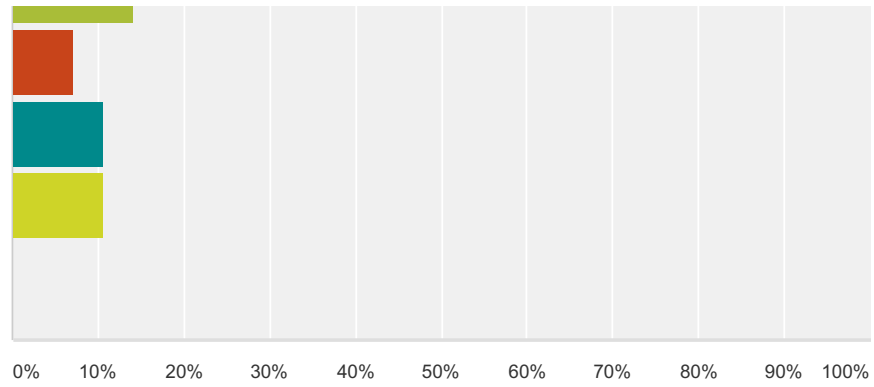

Wikipedia usage survey

	$0 to $9,999	$10,000 to $24,999	$25,000 to $49,999	$50,000 to $74,999	$75,000 to $99,999	$100,000 to $124,999	$125,000 to $149,999	$150,000 to $174,999	$175,000 to $199,999	$200,000 and up	Prefer not to answer	Total
Q7: Female (A)	7.69% 2	19.23% 5	7.69% 2	7.69% 2	11.54% 3	3.85% 1	0.00% 0	3.85% 1	0.00% 0	3.85% 1	34.62% 9	48.15% 26
Q7: Male (B)	7.14% 2	3.57% 1	10.71% 3	14.29% 4	17.86% 5	3.57% 1	0.00% 0	14.29% 4	7.14% 2	10.71% 3	10.71% 3	51.85% 28
Total Respondents	4	6	5	6	8	2	0	5	2	4	12	54