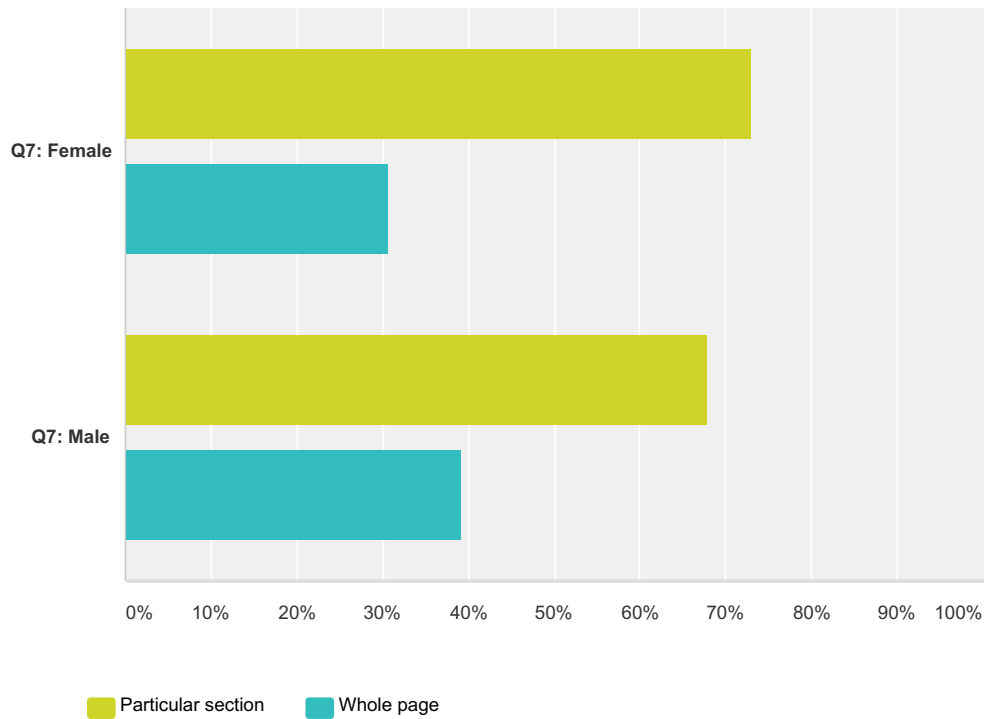

Q3 Do you usually read a particular section of a page or the whole article?

Answered: 54 Skipped: 0

	Particular section	Whole page	Total
Q7: Female (A)	73.08% 19	30.77% 8	50.00% 27
Q7: Male (B)	67.86% 19	39.29% 11	55.56% 30
Total Respondents	38	19	54
	If you'd like to share additional information, please share here:		Total
Q7: Female (A)			1
Q7: Male (B)			1