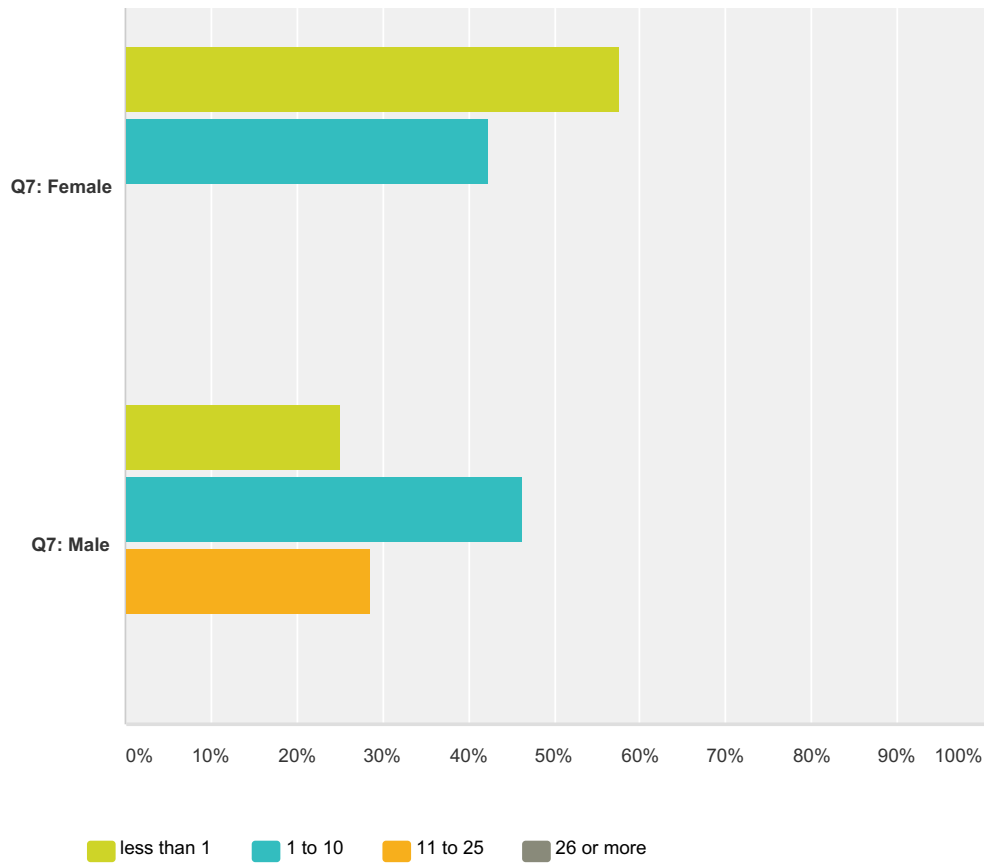

### Q1 How many distinct Wikipedia pages do you read per week on average?

Answered: 54 Skipped: 0

	less than 1	1 to 10	11 to 25	26 or more	Total
Q7: Female (A)	57.69% 15	42.31% 11	0.00% 0	0.00% 0	48.15% 26
Q7: Male (B)	25.00% 7	46.43% 13	28.57% 8	0.00% 0	51.85% 28
<b>Total Respondents</b>	22	24	8	0	54
	<b>If you'd like to share additional information, please share here:</b>				<b>Total</b>
Q7: Female (A)					0
Q7: Male (B)					2

**Q2 On a search engine (e.g. Google) results page, do you explicitly seek Wikipedia pages, or do you passively click on Wikipedia pages only if they show up at the top of the results?**

Answered: 54 Skipped: 0

■ I explicitly seek Wikipedia pages   
 ■ I have a slight preference for Wikipedia pages  
■ I just click on what is at the top of the results

	I explicitly seek Wikipedia pages	I have a slight preference for Wikipedia pages	I just click on what is at the top of the results	Total
Q7: Female (A)	11.54% 3	23.08% 6	65.38% 17	48.15% 26
Q7: Male (B)	25.00% 7	39.29% 11	35.71% 10	51.85% 28
<b>Total Respondents</b>	10	17	27	54
<b>If you'd like to share additional information, please share here:</b>				<b>Total</b>
Q7: Female (A)				3
Q7: Male (B)				2