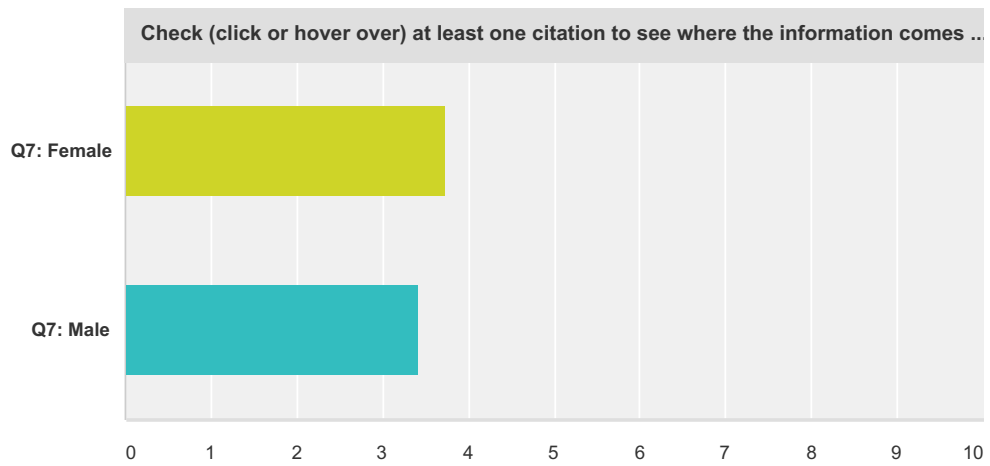

Q5 For what fraction of pages you read do you do the following?

Answered: 54 Skipped: 0