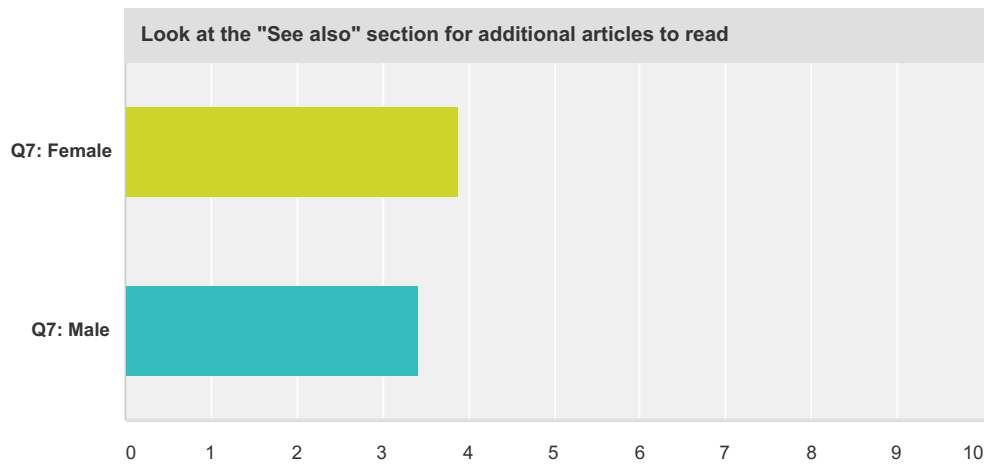

# Wikipedia usage survey

## Wikipedia usage survey

<b>Look at the editing history of a page you are reading</b>							
	For every page	For most pages	For some pages	For very few pages	Never	Total	Weighted Average
Q7: Female (A)	3.85% 1	0.00% 0	7.69% 2	34.62% 9	53.85% 14	48.15% 26	4.35
Q7: Male (B)	0.00% 0	0.00% 0	25.00% 7	14.29% 4	60.71% 17	51.85% 28	4.36
<b>Look at the talk page of a page you are reading</b>							
	For every page	For most pages	For some pages	For very few pages	Never	Total	Weighted Average
Q7: Female (A)	3.85% 1	3.85% 1	11.54% 3	7.69% 2	73.08% 19	48.15% 26	4.42
Q7: Male (B)	0.00% 0	10.71% 3	10.71% 3	25.00% 7	53.57% 15	51.85% 28	4.21
<b>Check (click or hover over) at least one citation to see where the information comes from on a page you are reading</b>							
	For every page	For most pages	For some pages	For very few pages	Never	Total	Weighted Average
Q7: Female (A)	7.69% 2	15.38% 4	7.69% 2	34.62% 9	34.62% 9	48.15% 26	3.73
Q7: Male (B)	3.57% 1	10.71% 3	50.00% 14	10.71% 3	25.00% 7	51.85% 28	3.43
<b>Click through/look for at least one cited source to verify the information on a page you are reading</b>							
	For every page	For most pages	For some pages	For very few pages	Never	Total	Weighted Average