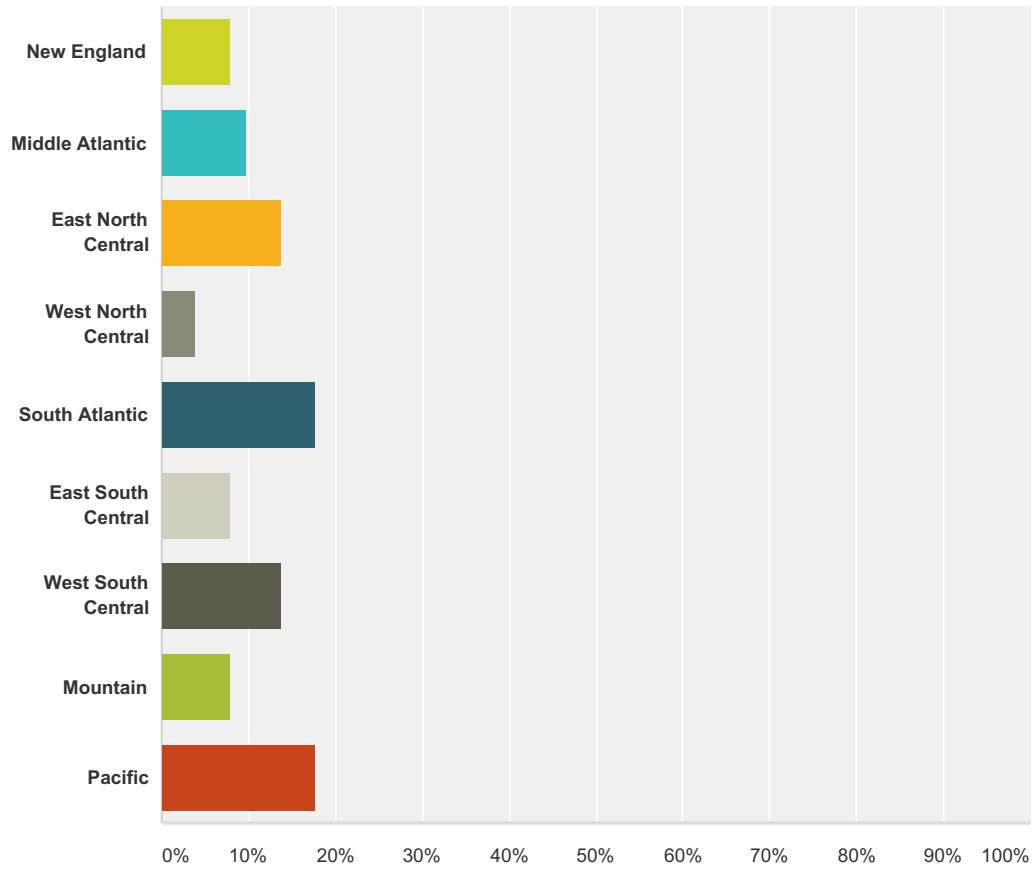

Q9 US Region

Answered: 51 Skipped: 11

Answer Choices	Responses	
New England	7.84%	4
Middle Atlantic	9.80%	5
East North Central	13.73%	7
West North Central	3.92%	2
South Atlantic	17.65%	9
East South Central	7.84%	4
West South Central	13.73%	7
Mountain	7.84%	4
Pacific	17.65%	9
Total		51