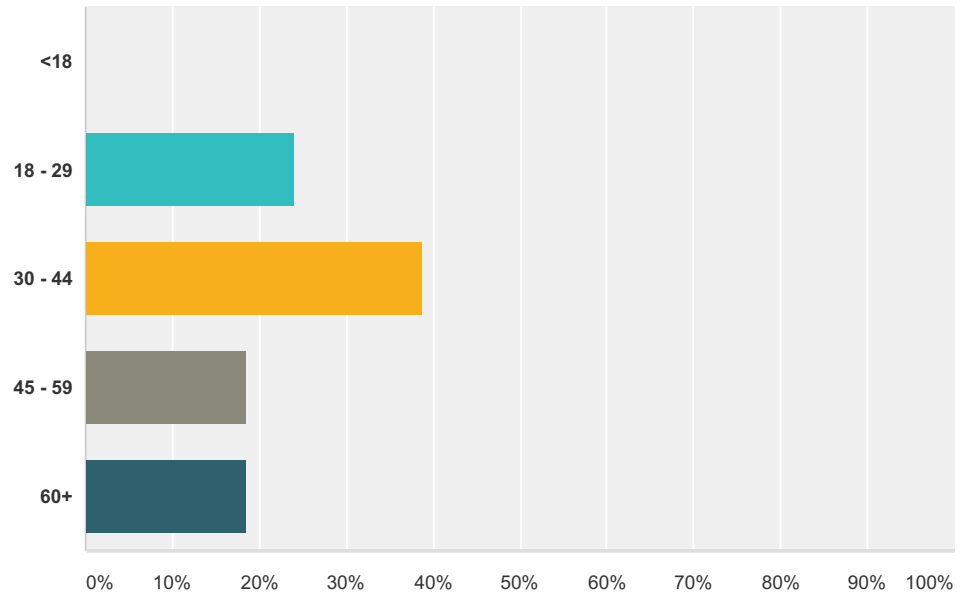

Wikipedia usage survey

Q6 Age

Answered: 54 Skipped: 8

Answer Choices	Responses
<18	0.00% 0
18 - 29	24.07% 13
30 - 44	38.89% 21
45 - 59	18.52% 10
60+	18.52% 10
Total	54