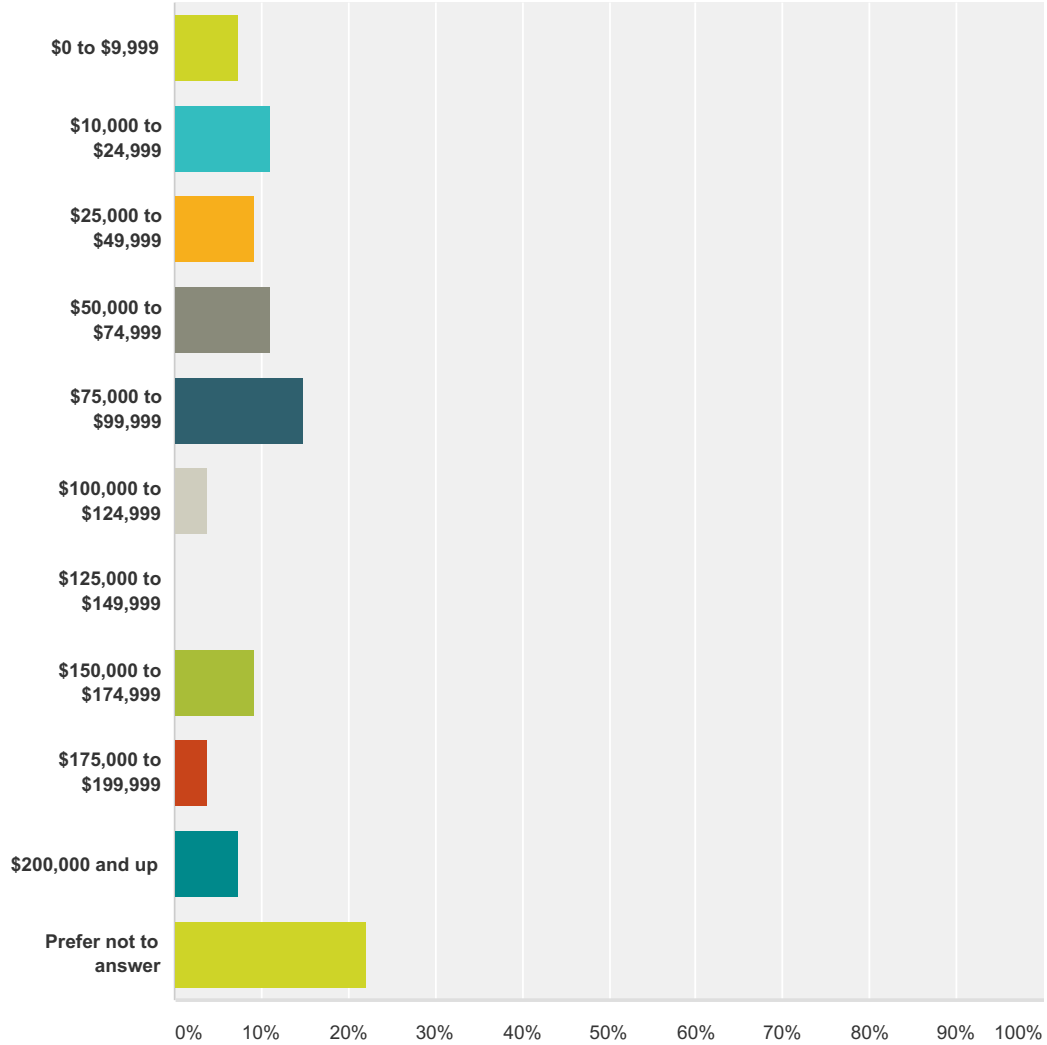

## Q6 Age

Answered: 54 Skipped: 8

Answer Choices	Responses
<18	0.00% 0
18 - 29	24.07% 13
30 - 44	38.89% 21
45 - 59	18.52% 10
60+	18.52% 10
<b>Total</b>	<b>54</b>

### Q7 What is your gender?

Answered: 54 Skipped: 8

Answer Choices	Responses
Female	48.15% 26
Male	51.85% 28
<b>Total</b>	<b>54</b>

### Q8 How much total combined money did all members of your HOUSEHOLD earn last year?

Answered: 54 Skipped: 8

Answer Choices	Responses
\$0 to \$9,999	7.41% 4
\$10,000 to \$24,999	11.11% 6
\$25,000 to \$49,999	9.26% 5
\$50,000 to \$74,999	11.11% 6
\$75,000 to \$99,999	14.81% 8
\$100,000 to \$124,999	3.70% 2
\$125,000 to \$149,999	0.00% 0
\$150,000 to \$174,999	9.26% 5

## Wikipedia usage survey

\$175,000 to \$199,999	3.70%	2
\$200,000 and up	7.41%	4
Prefer not to answer	22.22%	12
<b>Total</b>		<b>54</b>