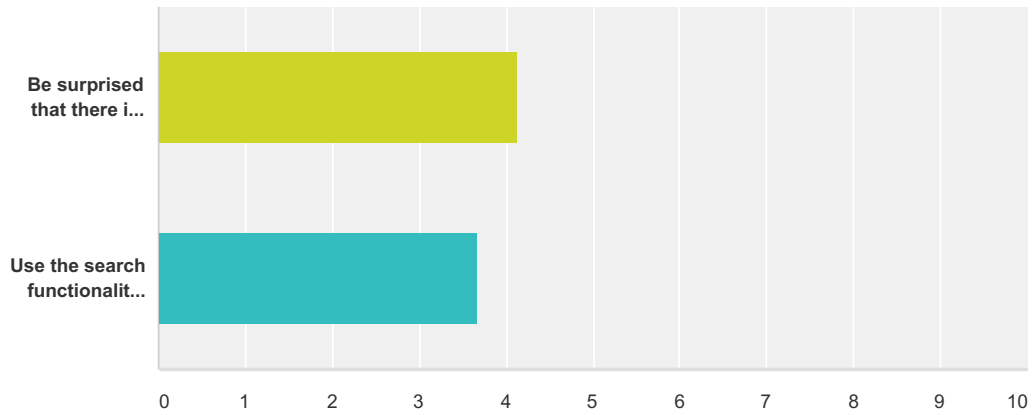

Answer Choices	Responses
I explicitly seek Wikipedia pages	19.35% 12
I have a slight preference for Wikipedia pages	29.03% 18
I just click on what is at the top of the results	51.61% 32
<b>Total</b>	<b>62</b>

### Q3 Do you usually read a particular section of a page or the whole article?

Answered: 62 Skipped: 0

Answer Choices	Responses
Particular section	72.58% 45
Whole page	33.87% 21
<b>Total Respondents: 62</b>	

### Q4 How often do you do the following?

Answered: 62 Skipped: 0

	Several times per week	About once per week	About once per month	About once per several months	Never/almost never	Total	Weighted Average
Be surprised that there is no Wikipedia page on a topic	1.61% 1	8.06% 5	17.74% 11	20.97% 13	51.61% 32	62	4.13
Use the search functionality on Wikipedia	8.06% 5	19.35% 12	14.52% 9	12.90% 8	45.16% 28	62	3.68