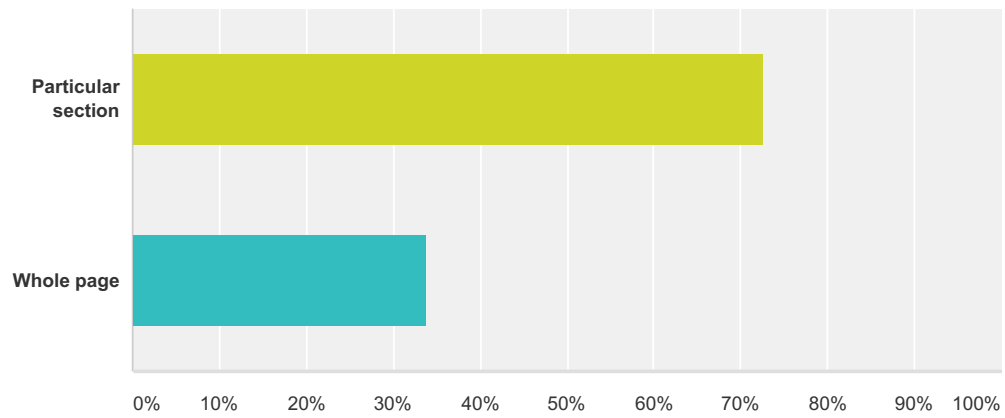

Q3 Do you usually read a particular section of a page or the whole article?

Answered: 62 Skipped: 0

Answer Choices	Responses
Particular section	72.58% 45
Whole page	33.87% 21
Total Respondents: 62