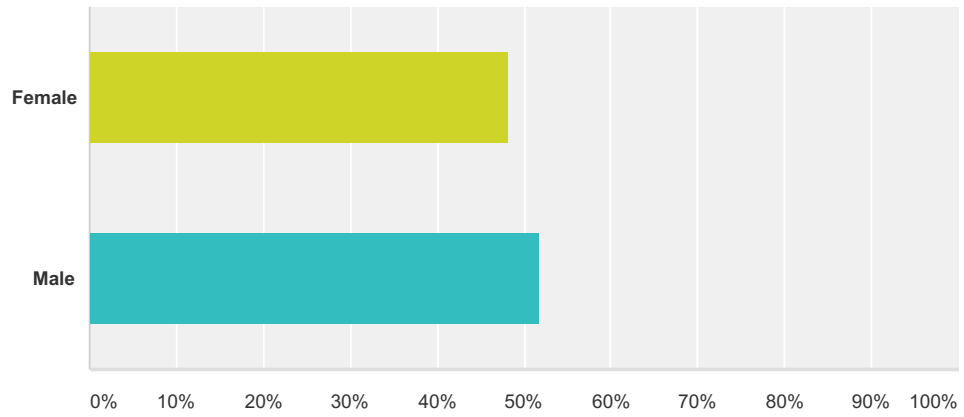

Q7 What is your gender?

Answered: 54 Skipped: 8

Answer Choices	Responses
Female	48.15% 26
Male	51.85% 28
Total	54