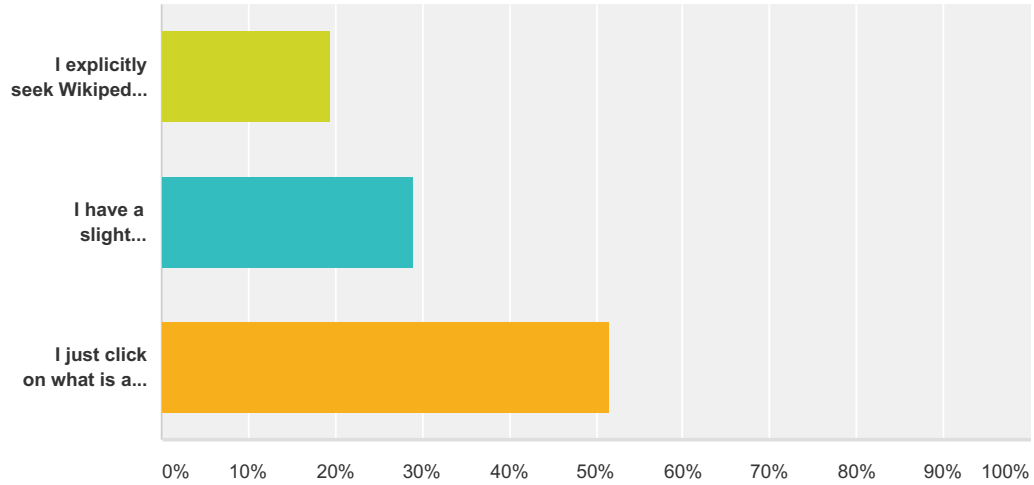

### Q1 How many distinct Wikipedia pages do you read per week on average?

Answered: 62 Skipped: 0

Answer Choices	Responses
less than 1	41.94% 26
1 to 10	45.16% 28
11 to 25	12.90% 8
26 or more	0.00% 0
<b>Total</b>	<b>62</b>

**Q2 On a search engine (e.g. Google) results page, do you explicitly seek Wikipedia pages, or do you passively click on Wikipedia pages only if they show up at the top of the results?**

Answered: 62 Skipped: 0

Answer Choices	Responses
I explicitly seek Wikipedia pages	19.35% 12
I have a slight preference for Wikipedia pages	29.03% 18
I just click on what is at the top of the results	51.61% 32
<b>Total</b>	<b>62</b>