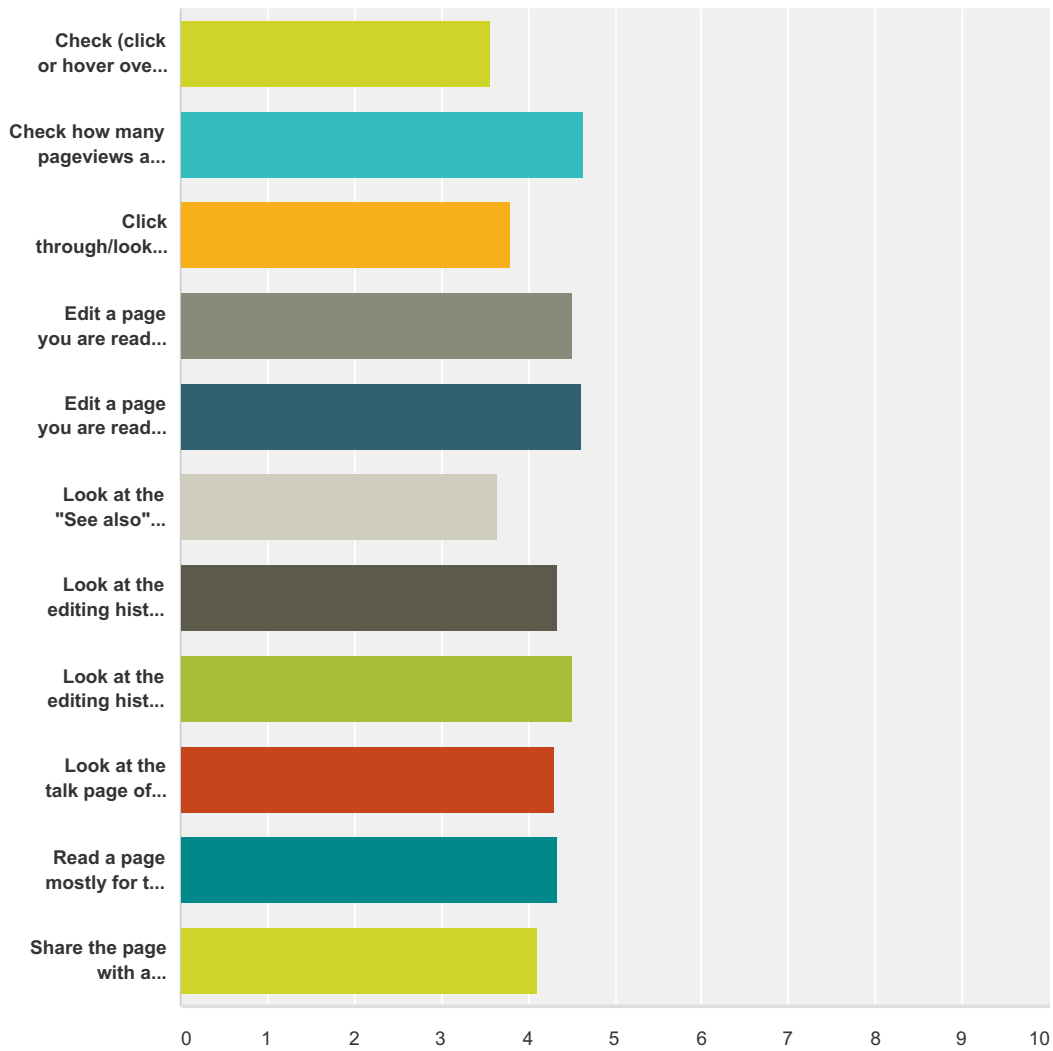

### Q4 How often do you do the following?

Answered: 62 Skipped: 0

	Several times per week	About once per week	About once per month	About once per several months	Never/almost never	Total	Weighted Average
Be surprised that there is no Wikipedia page on a topic	1.61% 1	8.06% 5	17.74% 11	20.97% 13	51.61% 32	62	4.13
Use the search functionality on Wikipedia	8.06% 5	19.35% 12	14.52% 9	12.90% 8	45.16% 28	62	3.68

### Q5 For what fraction of pages you read do you do the following?

Answered: 54 Skipped: 8

	For every page	For most pages	For some pages	For very few pages	Never	Total	Weighted Average
Check (click or hover over) at least one citation to see where the information comes from on a page you are reading	5.56% 3	12.96% 7	29.63% 16	22.22% 12	29.63% 16	54	3.57
Check how many pageviews a page is getting (on an external site or through the Pageview API)	0.00% 0	0.00% 0	11.11% 6	14.81% 8	74.07% 40	54	4.63
Click through/look for at least one cited source to verify the information on a page you are reading	3.70% 2	12.96% 7	22.22% 12	22.22% 12	38.89% 21	54	3.80
Edit a page you are reading because of grammatical/typographical errors on the page	1.85% 1	1.85% 1	12.96% 7	11.11% 6	72.22% 39	54	4.50
Edit a page you are reading to add new information	1.85% 1	1.85% 1	7.41% 4	11.11% 6	77.78% 42	54	4.61