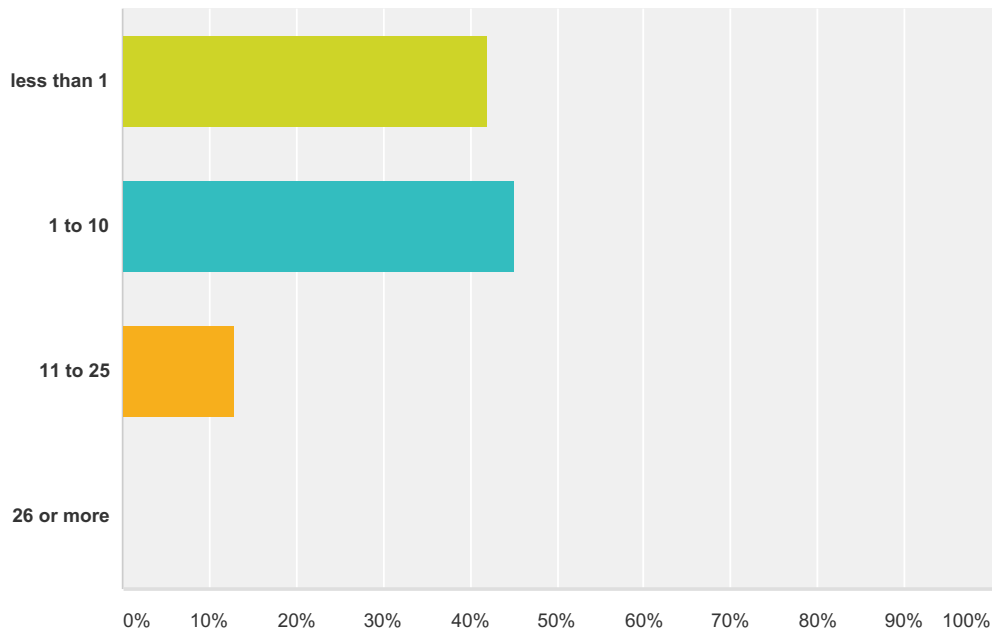

### Q1 How many distinct Wikipedia pages do you read per week on average?

Answered: 62 Skipped: 0

Answer Choices	Responses
less than 1	41.94% 26
1 to 10	45.16% 28
11 to 25	12.90% 8
26 or more	0.00% 0
<b>Total</b>	<b>62</b>

**Q2 On a search engine (e.g. Google) results page, do you explicitly seek Wikipedia pages, or do you passively click on Wikipedia pages only if they show up at the top of the results?**

Answered: 62 Skipped: 0

Answer Choices	Responses
I explicitly seek Wikipedia pages	19.35% 12
I have a slight preference for Wikipedia pages	29.03% 18
I just click on what is at the top of the results	51.61% 32
<b>Total</b>	<b>62</b>