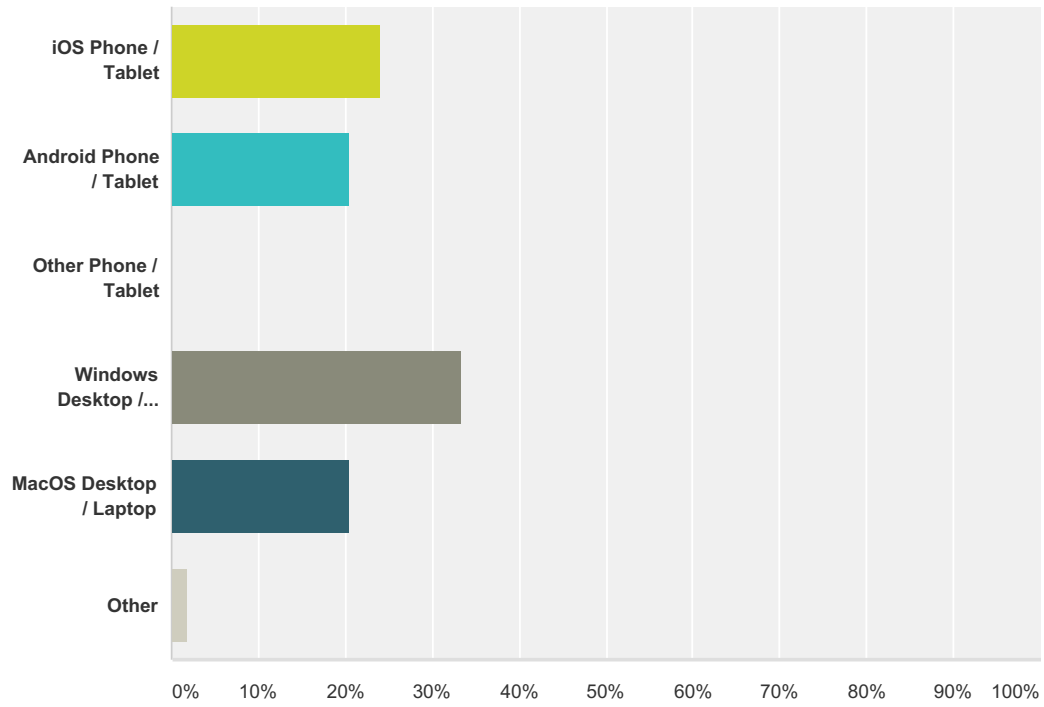

Q10 Device Types

Answered: 54 Skipped: 8

Answer Choices	Responses	Count
iOS Phone / Tablet	24.07%	13
Android Phone / Tablet	20.37%	11
Other Phone / Tablet	0.00%	0
Windows Desktop / Laptop	33.33%	18
MacOS Desktop / Laptop	20.37%	11
Other	1.85%	1
Total		54