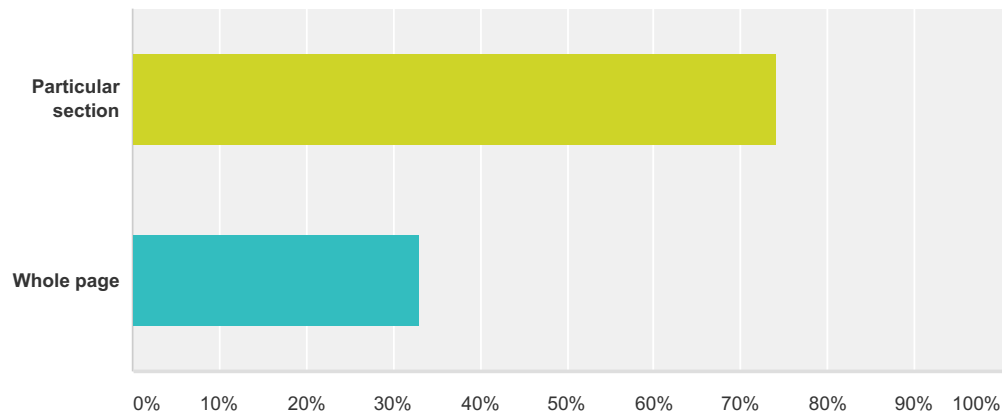

Q3 Do you usually read a particular section of a page or the whole article?

Answered: 618 Skipped: 0

Answer Choices	Responses
Particular section	74.11% 458
Whole page	33.01% 204
Total Respondents: 618