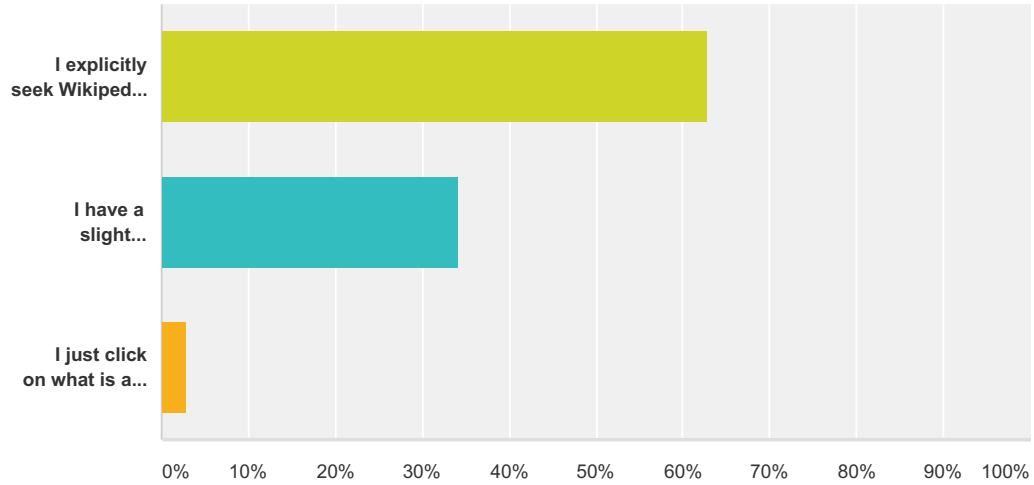

Q1 How many distinct Wikipedia pages do you read per week on average?

Answered: 618 Skipped: 0

Answer Choices	Responses
less than 1	1.13% 7
1 to 10	36.41% 225
11 to 25	35.92% 222
26 or more	26.54% 164
Total	618

Q2 On a search engine (e.g. Google) results page, do you explicitly seek Wikipedia pages, or do you passively click on Wikipedia pages only if they show up at the top of the results?

Answered: 618 Skipped: 0