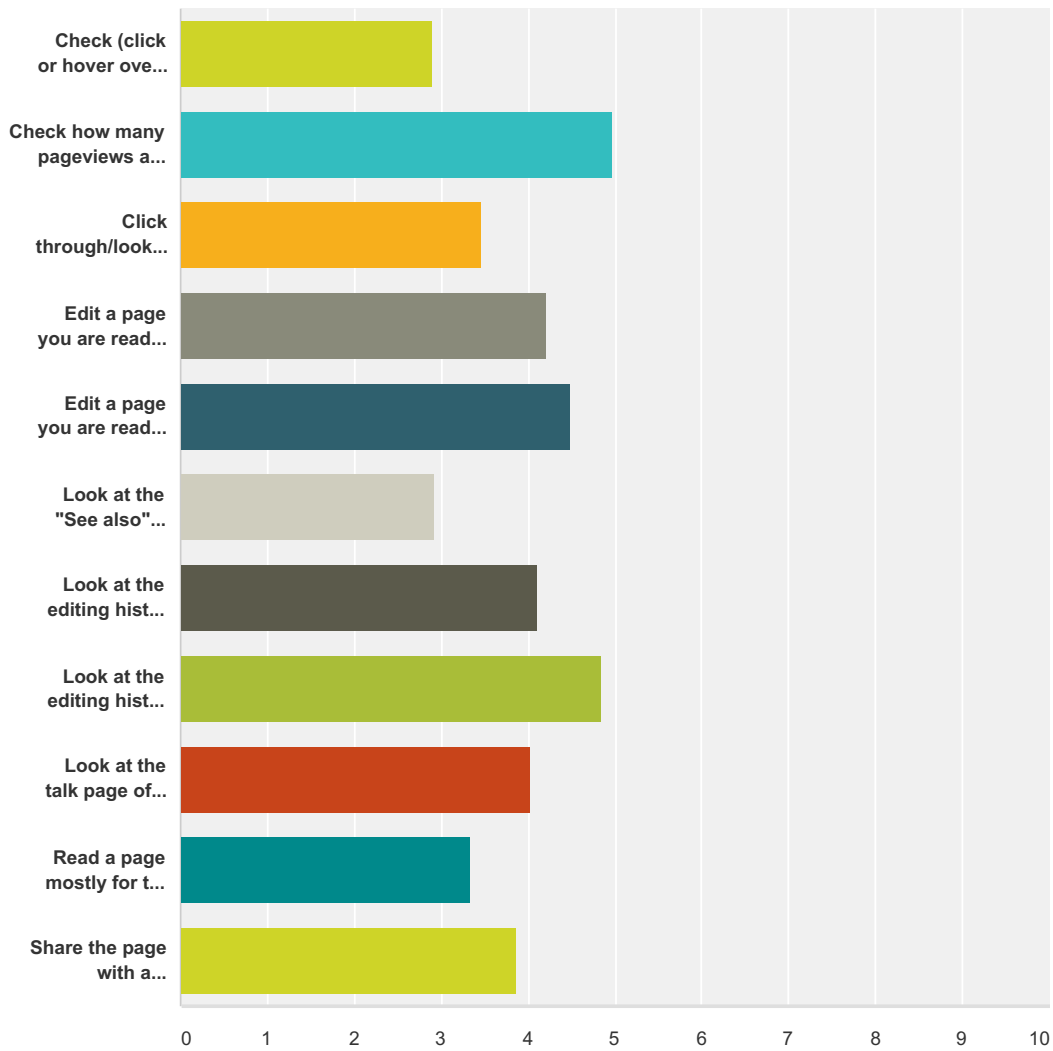

Answer Choices	Responses
I explicitly seek Wikipedia pages	62.78% 388
I have a slight preference for Wikipedia pages	34.30% 212
I just click on what is at the top of the results	2.91% 18
Total	618

Q3 Do you usually read a particular section of a page or the whole article?

Answered: 618 Skipped: 0

Answer Choices	Responses
Particular section	74.11% 458
Whole page	33.01% 204
Total Respondents: 618	

Q4 How often do you do the following?

Answered: 613 Skipped: 5

	Several times per week	About once per week	About once per month	About once per several months	Never/almost never	Total	Weighted Average
Be surprised that there is no Wikipedia page on a topic	1.79% 11	18.11% 111	34.09% 209	27.24% 167	18.76% 115	613	3.43
Use the search functionality on Wikipedia	32.30% 198	20.88% 128	13.70% 84	9.30% 57	23.82% 146	613	2.71

Q5 For what fraction of pages you read do you do the following?

Answered: 596 Skipped: 22

	For every page	For most pages	For some pages	For very few pages	Never	Total	Weighted Average
Check (click or hover over) at least one citation to see where the information comes from on a page you are reading	5.37% 32	27.85% 166	42.79% 255	18.62% 111	5.37% 32	596	2.91
Check how many pageviews a page is getting (on an external site or through the Pageview API)	0.00% 0	0.00% 0	0.50% 3	2.52% 15	96.98% 578	596	4.96
Click through/look for at least one cited source to verify the information on a page you are reading	1.51% 9	11.58% 69	37.25% 222	37.42% 223	12.25% 73	596	3.47
Edit a page you are reading because of grammatical/typographical errors on the page	0.50% 3	2.68% 16	18.12% 108	31.21% 186	47.48% 283	596	4.22
Edit a page you are reading to add new information	0.00% 0	0.17% 1	7.21% 43	35.57% 212	57.05% 340	596	4.49