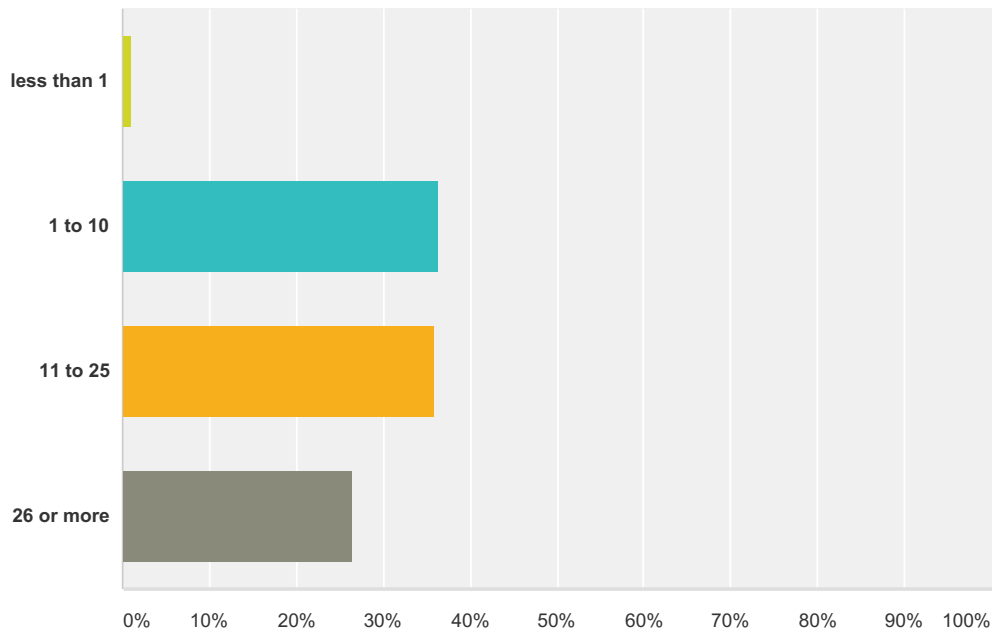

Q1 How many distinct Wikipedia pages do you read per week on average?

Answered: 618 Skipped: 0

Answer Choices	Responses
less than 1	1.13% 7
1 to 10	36.41% 225
11 to 25	35.92% 222
26 or more	26.54% 164
Total	618

Q2 On a search engine (e.g. Google) results page, do you explicitly seek Wikipedia pages, or do you passively click on Wikipedia pages only if they show up at the top of the results?

Answered: 618 Skipped: 0

Answer Choices	Responses
I explicitly seek Wikipedia pages	62.78% 388
I have a slight preference for Wikipedia pages	34.30% 212
I just click on what is at the top of the results	2.91% 18
Total	618

Q3 Do you usually read a particular section of a page or the whole article?