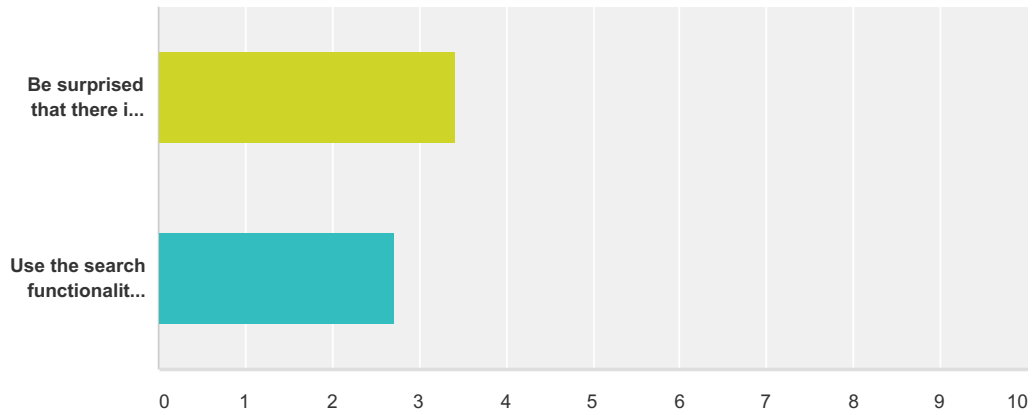

Answer Choices	Responses
I explicitly seek Wikipedia pages	62.78% 388
I have a slight preference for Wikipedia pages	34.30% 212
I just click on what is at the top of the results	2.91% 18
Total	618

Q3 Do you usually read a particular section of a page or the whole article?

Answered: 618 Skipped: 0

Answer Choices	Responses
Particular section	74.11% 458
Whole page	33.01% 204
Total Respondents: 618	

Q4 How often do you do the following?

Answered: 613 Skipped: 5

	Several times per week	About once per week	About once per month	About once per several months	Never/almost never	Total	Weighted Average
Be surprised that there is no Wikipedia page on a topic	1.79% 11	18.11% 111	34.09% 209	27.24% 167	18.76% 115	613	3.43
Use the search functionality on Wikipedia	32.30% 198	20.88% 128	13.70% 84	9.30% 57	23.82% 146	613	2.71