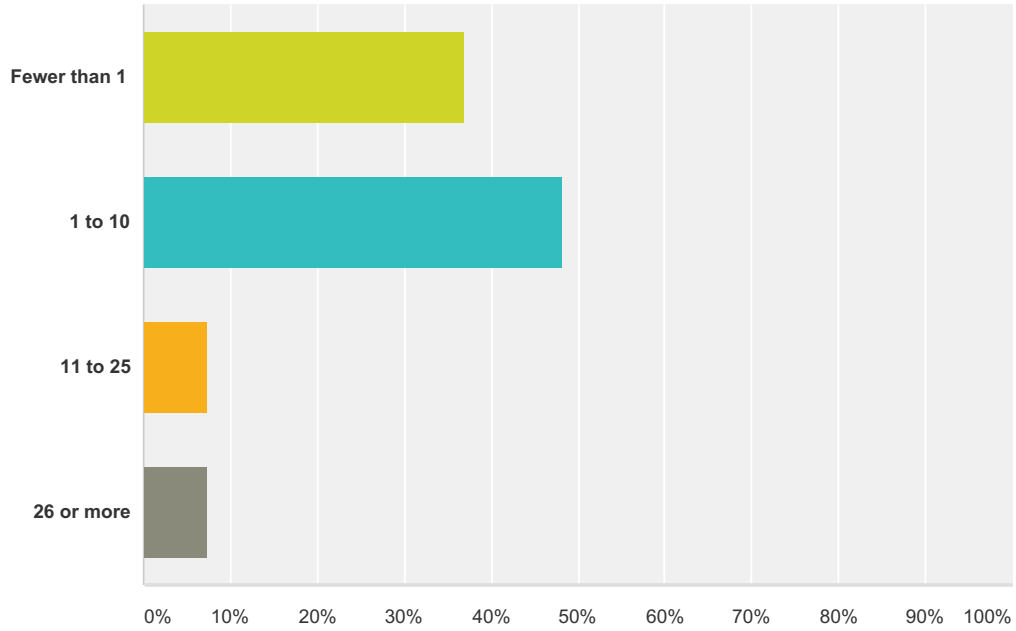

Q1 How many distinct Wikipedia pages do you read (at least one sentence of) per week on average?

Answered: 54 Skipped: 0

Answer Choices	Responses
Fewer than 1	37.04% 20
1 to 10	48.15% 26
11 to 25	7.41% 4
26 or more	7.41% 4
Total	54

Q2 Which of these articles have you read (at least one sentence of) on Wikipedia (select all that apply)?

Answered: 54 Skipped: 0

Wikipedia usage survey 2

Answer Choices	Responses
Adele	5.56% 3
Barack Obama	16.67% 9

Wikipedia usage survey 2

Bernie Sanders	16.67%	9
China	12.96%	7
Donald Trump	14.81%	8
Google	14.81%	8
Hillary Clinton	18.52%	10
India	12.96%	7
Japan	11.11%	6
Justin Bieber	3.70%	2
Justin Trudeau	9.26%	5
Katy Perry	9.26%	5
None of the above	37.04%	20
Taylor Swift	9.26%	5
The Beatles	11.11%	6
United States	16.67%	9
World War II	16.67%	9
Total Respondents: 54		