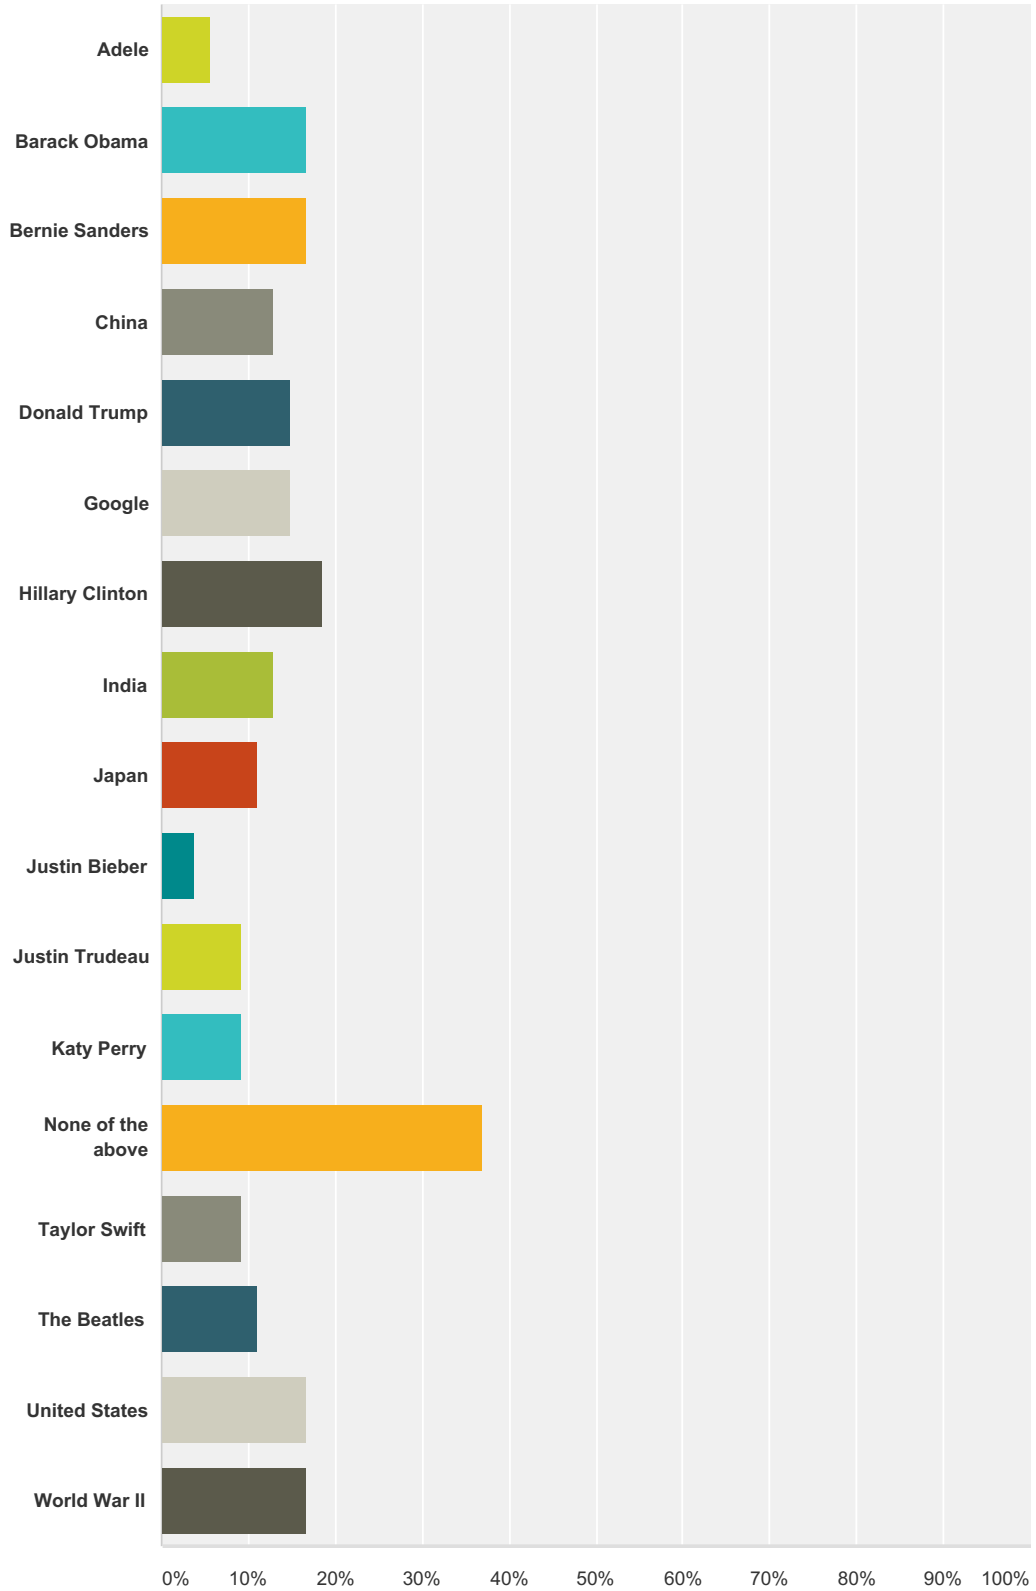

Q1 How many distinct Wikipedia pages do you read (at least one sentence of) per week on average?

Answered: 54 Skipped: 0

Answer Choices	Responses
Fewer than 1	37.04% 20
1 to 10	48.15% 26
11 to 25	7.41% 4
26 or more	7.41% 4
Total	54

Q2 Which of these articles have you read (at least one sentence of) on Wikipedia (select all that apply)?

Answered: 54 Skipped: 0

Wikipedia usage survey 2

Answer Choices	Responses
Adele	5.56% 3
Barack Obama	16.67% 9

Wikipedia usage survey 2

Bernie Sanders	16.67%	9
China	12.96%	7
Donald Trump	14.81%	8
Google	14.81%	8
Hillary Clinton	18.52%	10
India	12.96%	7
Japan	11.11%	6
Justin Bieber	3.70%	2
Justin Trudeau	9.26%	5
Katy Perry	9.26%	5
None of the above	37.04%	20
Taylor Swift	9.26%	5
The Beatles	11.11%	6
United States	16.67%	9
World War II	16.67%	9
Total Respondents: 54		