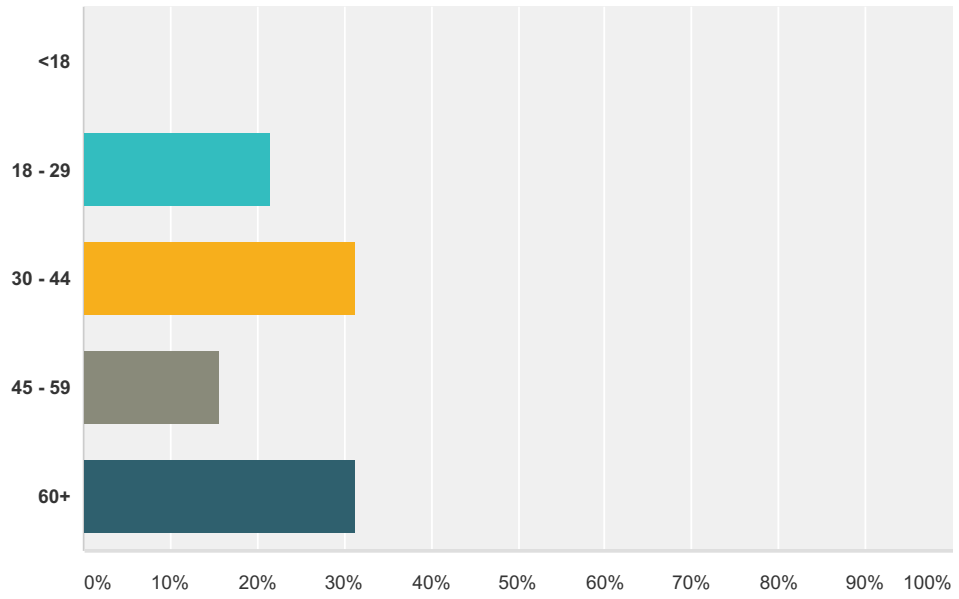

Wikipedia usage survey 2

Bernie Sanders	16.67%	9
China	12.96%	7
Donald Trump	14.81%	8
Google	14.81%	8
Hillary Clinton	18.52%	10
India	12.96%	7
Japan	11.11%	6
Justin Bieber	3.70%	2
Justin Trudeau	9.26%	5
Katy Perry	9.26%	5
None of the above	37.04%	20
Taylor Swift	9.26%	5
The Beatles	11.11%	6
United States	16.67%	9
World War II	16.67%	9
Total Respondents: 54		

Q3 What are some of the Wikipedia articles you have most recently read (at least one sentence of)? Feel free to consult your browser's history.

Answered: 51 Skipped: 3

Q4 Recall a time when you were surprised that a topic did not have a Wikipedia page. What were some of these topics?

Answered: 51 Skipped: 3

Q5 Age

Answered: 51 Skipped: 3

Answer Choices	Responses
<18	0.00% 0
18 - 29	21.57% 11
30 - 44	31.37% 16
45 - 59	15.69% 8
60+	31.37% 16
Total	51

Q6 What is your gender?

Answered: 51 Skipped: 3