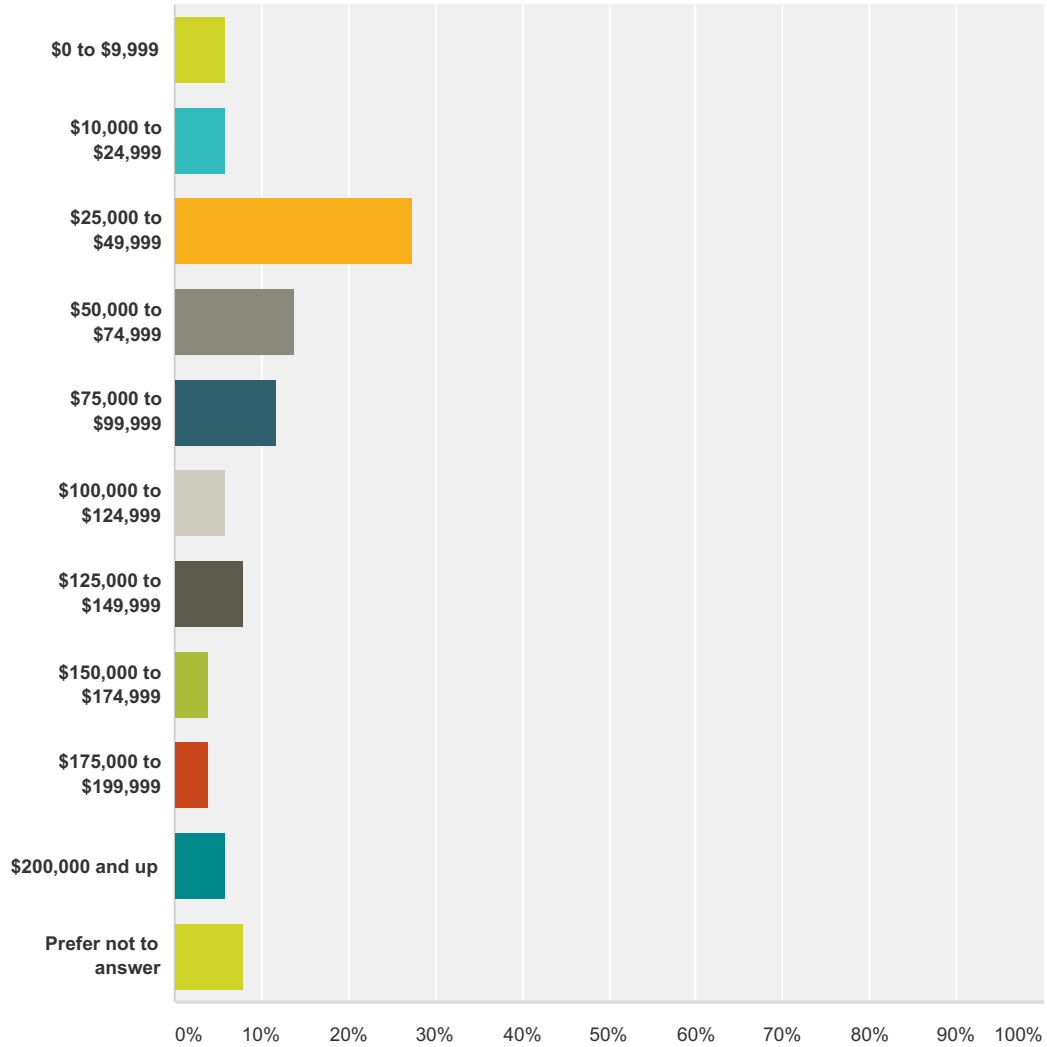

Wikipedia usage survey 2

Bernie Sanders	16.67%	9
China	12.96%	7
Donald Trump	14.81%	8
Google	14.81%	8
Hillary Clinton	18.52%	10
India	12.96%	7
Japan	11.11%	6
Justin Bieber	3.70%	2
Justin Trudeau	9.26%	5
Katy Perry	9.26%	5
None of the above	37.04%	20
Taylor Swift	9.26%	5
The Beatles	11.11%	6
United States	16.67%	9
World War II	16.67%	9
Total Respondents: 54		

Q3 What are some of the Wikipedia articles you have most recently read (at least one sentence of)? Feel free to consult your browser's history.

Answered: 51 Skipped: 3

Q4 Recall a time when you were surprised that a topic did not have a Wikipedia page. What were some of these topics?

Answered: 51 Skipped: 3

Q5 Age

Answered: 51 Skipped: 3

Answer Choices	Responses
<18	0.00% 0
18 - 29	21.57% 11
30 - 44	31.37% 16
45 - 59	15.69% 8
60+	31.37% 16
Total	51

Q6 What is your gender?

Answered: 51 Skipped: 3

Answer Choices	Responses
Female	50.98% 26
Male	49.02% 25
Total	51

Q7 How much total combined money did all members of your HOUSEHOLD earn last year?

Answered: 51 Skipped: 3

Answer Choices	Responses
\$0 to \$9,999	5.88% 3
\$10,000 to \$24,999	5.88% 3
\$25,000 to \$49,999	27.45% 14
\$50,000 to \$74,999	13.73% 7
\$75,000 to \$99,999	11.76% 6
\$100,000 to \$124,999	5.88% 3
\$125,000 to \$149,999	7.84% 4
\$150,000 to \$174,999	3.92% 2