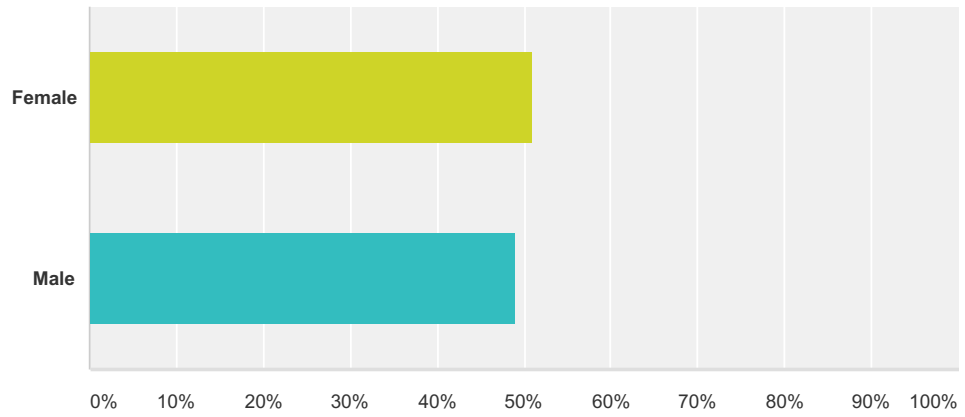

Wikipedia usage survey 2

Bernie Sanders	16.67%	9
China	12.96%	7
Donald Trump	14.81%	8
Google	14.81%	8
Hillary Clinton	18.52%	10
India	12.96%	7
Japan	11.11%	6
Justin Bieber	3.70%	2
Justin Trudeau	9.26%	5
Katy Perry	9.26%	5
None of the above	37.04%	20
Taylor Swift	9.26%	5
The Beatles	11.11%	6
United States	16.67%	9
World War II	16.67%	9
Total Respondents: 54		

Answered: 51 Skipped: 3

Q5 Age

Answered: 51 Skipped: 3

Answer Choices	Responses
<18	0.00% 0
18 - 29	21.57% 11
30 - 44	31.37% 16
45 - 59	15.69% 8
60+	31.37% 16
Total	51

Q6 What is your gender?

Answered: 51 Skipped: 3