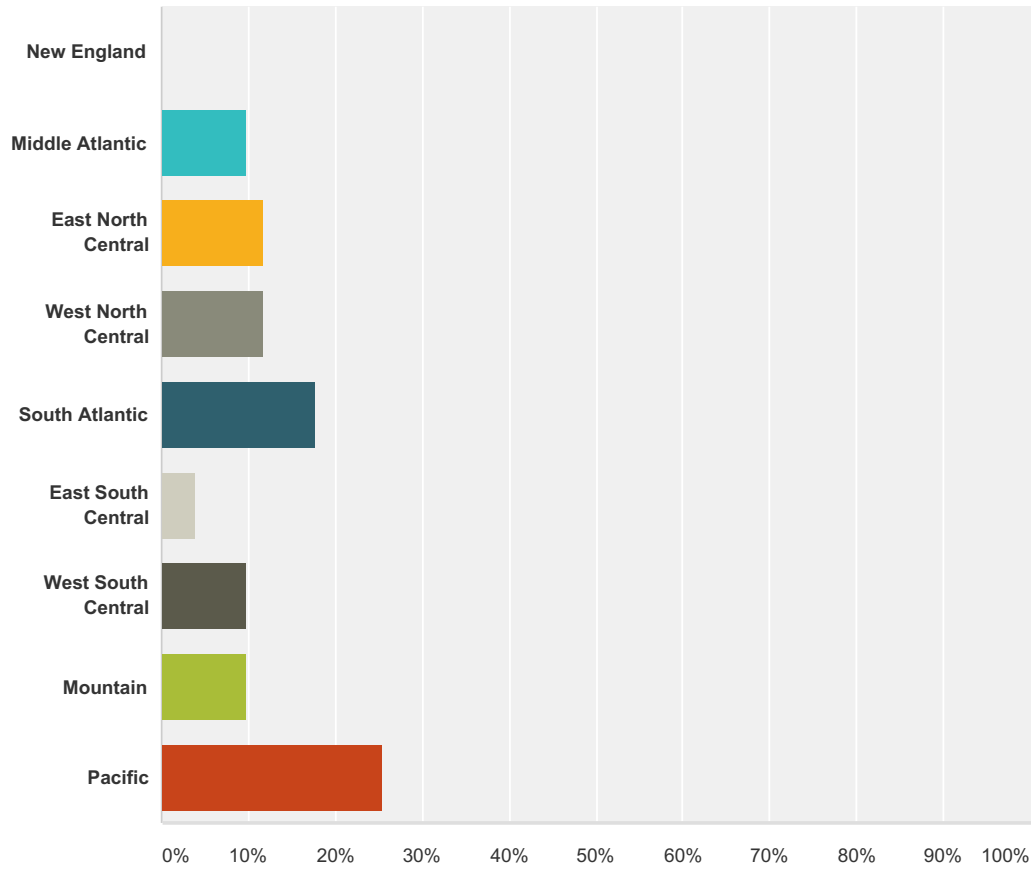

Wikipedia usage survey 2

Bernie Sanders	16.67%	9
China	12.96%	7
Donald Trump	14.81%	8
Google	14.81%	8
Hillary Clinton	18.52%	10
India	12.96%	7
Japan	11.11%	6
Justin Bieber	3.70%	2
Justin Trudeau	9.26%	5
Katy Perry	9.26%	5
None of the above	37.04%	20
Taylor Swift	9.26%	5
The Beatles	11.11%	6
United States	16.67%	9
World War II	16.67%	9
Total Respondents: 54		

Answered: 51 Skipped: 3

Q5 Age

Answered: 51 Skipped: 3

Answer Choices	Responses
<18	0.00% 0
18 - 29	21.57% 11
30 - 44	31.37% 16
45 - 59	15.69% 8
60+	31.37% 16
Total	51

Q6 What is your gender?

Answered: 51 Skipped: 3

Answer Choices	Responses
Female	50.98% 26
Male	49.02% 25
Total	51

Q7 How much total combined money did all members of your HOUSEHOLD earn last year?

Answered: 51 Skipped: 3

Answer Choices	Responses
\$0 to \$9,999	5.88% 3
\$10,000 to \$24,999	5.88% 3
\$25,000 to \$49,999	27.45% 14
\$50,000 to \$74,999	13.73% 7
\$75,000 to \$99,999	11.76% 6
\$100,000 to \$124,999	5.88% 3
\$125,000 to \$149,999	7.84% 4
\$150,000 to \$174,999	3.92% 2

Wikipedia usage survey 2

\$175,000 to \$199,999	3.92%	2
\$200,000 and up	5.88%	3
Prefer not to answer	7.84%	4
Total		51

Q8 US Region

Answered: 51 Skipped: 3

Answer Choices	Responses
New England	0.00% 0
Middle Atlantic	9.80% 5
East North Central	11.76% 6
West North Central	11.76% 6
South Atlantic	17.65% 9
East South Central	3.92% 2
West South Central	9.80% 5
Mountain	9.80% 5
Pacific	25.49% 13
Total	51