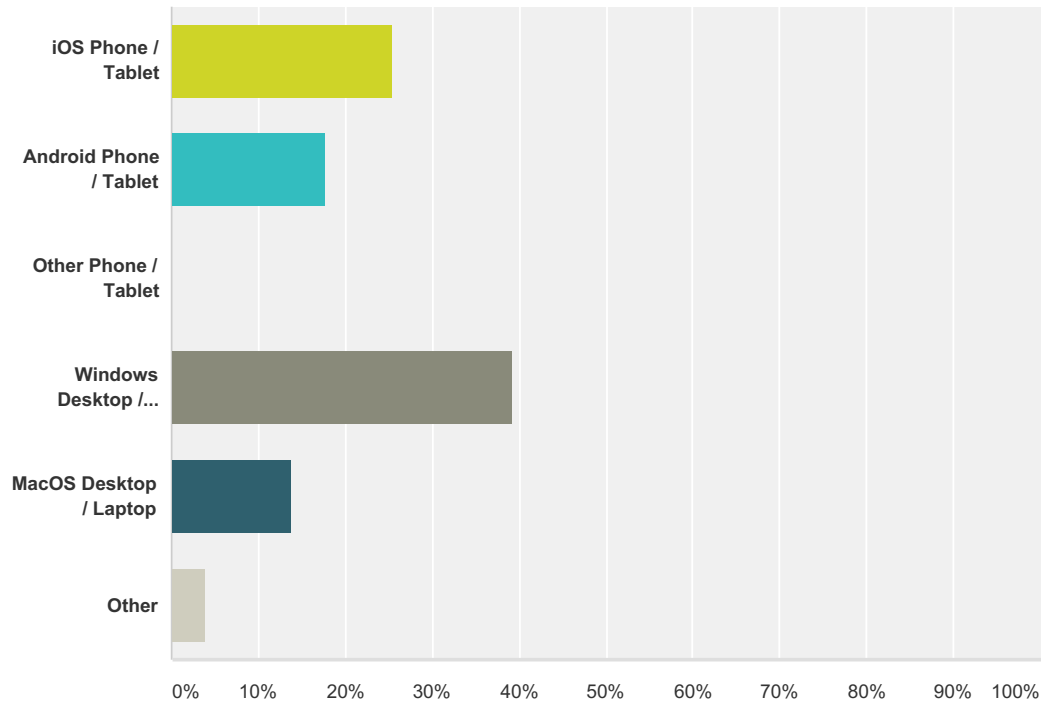

Q9 Device Types

Answered: 51 Skipped: 3

Answer Choices	Responses
iOS Phone / Tablet	25.49% 13
Android Phone / Tablet	17.65% 9
Other Phone / Tablet	0.00% 0
Windows Desktop / Laptop	39.22% 20
MacOS Desktop / Laptop	13.73% 7
Other	3.92% 2
Total	51